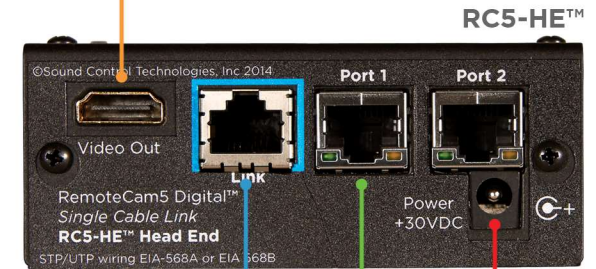

### SCTLink™ Cable Specs

Integrator-Supplied CAT5e/CAT6 STP/UTP Cable  
T568A or T568B (10m-100m min/max Length)

**RCC-H001-1.0M**  
HDMI to HDMI  
Video Cable

RC5-HE™

RC5-CE™

### SCTLink™ Cable

Power, Control & Video

The **SCTLink™** cable must always be a single, point-to-point CAT cable with no couplers or interconnections.

**RCC-C001-0.3M**  
HDMI to HDMI Video Cable

**PPC-014-0.3M**  
Power Cable

**RCC-C002-0.3M**  
RJ45 to RJ45 UTP Control Cable

**WPS-12 30VDC**  
100-240V 47-63Hz  
Power Supply

**RCC-H016-1.0M**  
RJ45 to RJ45  
UTP Control Cable

Panasonic AW-HS50  
or Generic Controller

### Module Dimensions

RC5-CE™: H: 0.93" (23mm) x W: 2.5" (63mm) x D: 3.741" (95mm)

RC5-HE™: H: 1.504" (38mm) x W: 3.813" (96mm) x D: 3.617" (91mm)