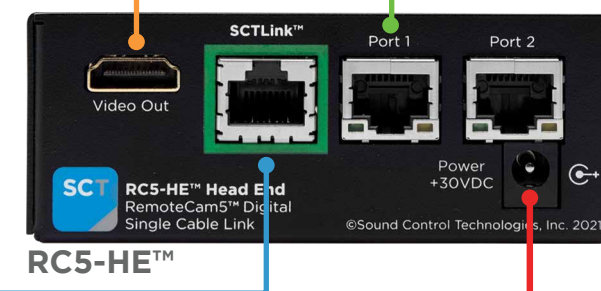

- RCC-C011-0.4M**
HDMI to 270° R/A HDMI Video Cable
- RCC-C037-0.3M**
RJ45 to R/A RJ45 UTP Control Cable
- PPC-025-0.3M**
DC Power Cable

- RCC-C011-0.4M**
HDMI to 270° R/A HDMI Video Cable
- RCC-C037-0.3M**
RJ45 to R/A RJ45 UTP Control Cable
- PPC-025-0.3M**
DC Power Cable

- RCC-C011-0.4M**
HDMI to 270° R/A HDMI Video Cable
- RCC-C037-0.3M**
RJ45 to R/A RJ45 UTP Control Cable
- PPC-025-0.3M**
DC Power Cable

SCTLink™ Cable
Power, Control & Video
The **SCTLink™** cable must always be a single, point-to-point CAT cable with no couplers or interconnections.

WPS-12 30VDC
100-240V 47-63Hz
Power Supply

RCC-H016-1.0M
RJ45 to RJ45
UTP Control Cable

WPS-12 30VDC
100-240V 47-63Hz
Power Supply

RCC-H016-1.0M
RJ45 to RJ45
UTP Control Cable

WPS-12 30VDC
100-240V 47-63Hz
Power Supply

Cisco Codec Pro

RCC-H016-1.0M
RJ45 to RJ45
UTP Control Cable

RCC-H001-1.0M
HDMI to HDMI
Video Cables

SCTLink™ Cable Specs
Integrator-Supplied CAT5e/CAT6 STP/UTP Cable
T568A or T568B (10m-100m min/max Length)