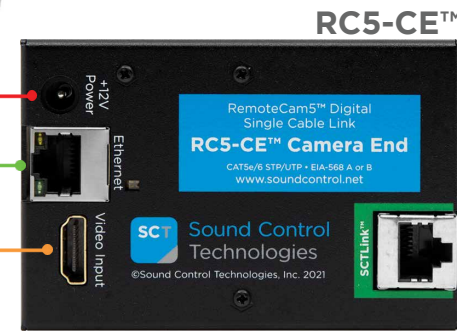

- RCC-C011-0.4M**
HDMI to 270° R/A HDMI Video Cable
- RCC-C037-0.3M**
RJ45 to R/A RJ45 UTP Control Cable
- PPC-025-0.3M**
DC Power Cable

- RCC-C011-0.4M**
HDMI to 270° R/A HDMI Video Cable
- RCC-C037-0.3M**
RJ45 to R/A RJ45 UTP Control Cable
- PPC-025-0.3M**
DC Power Cable

- RCC-C011-0.4M**
HDMI to 270° R/A HDMI Video Cable
- RCC-C037-0.3M**
RJ45 to R/A RJ45 UTP Control Cable
- PPC-025-0.3M**
DC Power Cable

SCTLink™ Cable
Power, Control & Video
The **SCTLink™** cable must always be a single, point-to-point CAT cable with no couplers or interconnections.

WPS-12 30VDC
100-240V 47-63Hz
Power Supply

RCC-H016-1.0M
RJ45 to RJ45
UTP Control Cable

WPS-12 30VDC
100-240V 47-63Hz
Power Supply

RCC-H016-1.0M
RJ45 to RJ45
UTP Control Cable

WPS-12 30VDC
100-240V 47-63Hz
Power Supply

Cisco Codec Pro

RCC-H016-1.0M
RJ45 to RJ45
UTP Control Cable

RCC-H001-1.0M
HDMI to HDMI
Video Cables

SCTLink™ Cable Specs
Integrator-Supplied CAT5e/CAT6 STP/UTP Cable
T568A or T568B (10m-100m min/max Length)