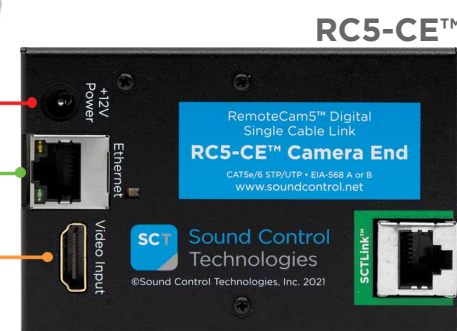

- RCC-C011-0.4M**
HDMI to 270° R/A HDMI Video Cable
- RCC-C037-0.3M**
RJ45 to R/A RJ45 UTP Control Cable
- PPC-025-0.3M**
DC Power Cable

- RCC-C011-0.4M**
HDMI to 270° R/A HDMI Video Cable
- RCC-C037-0.3M**
RJ45 to R/A RJ45 UTP Control Cable
- PPC-025-0.3M**
DC Power Cable

- RCC-C011-0.4M**
HDMI to 270° R/A HDMI Video Cable
- RCC-C037-0.3M**
RJ45 to R/A RJ45 UTP Control Cable
- PPC-025-0.3M**
DC Power Cable

SCTLink™ Cable
Power, Control & Video
The **SCTLink™** cable must always be a single, point-to-point CAT cable with no couplers or interconnections.

WPS-12 30VDC
100-240V 47-63Hz
Power Supply

RCC-H016-1.0M
RJ45 to RJ45
UTP Control Cable

WPS-12 30VDC
100-240V 47-63Hz
Power Supply

RCC-H016-1.0M
RJ45 to RJ45
UTP Control Cable

WPS-12 30VDC
100-240V 47-63Hz
Power Supply

Cisco Codec Pro

RCC-H016-1.0M
RJ45 to RJ45
UTP Control Cable

RCC-H001-1.0M
HDMI to HDMI
Video Cables

SCTLink™ Cable Specs
Integrator-Supplied CAT5e/CAT6 STP/UTP Cable
T568A or T568B (10m-100m min/max Length)