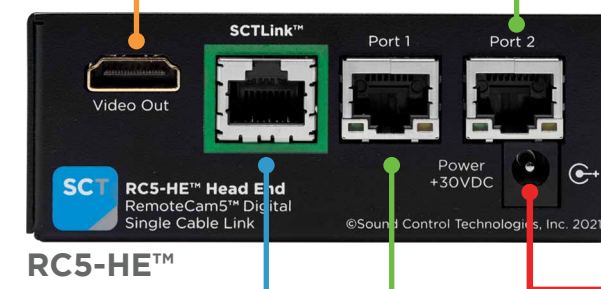

- RCC-C011-0.4M**
HDMI to 270° R/A HDMI Video Cable
- RCC-C037-0.3M**
RJ45 to R/A RJ45 UTP Control Cable
- PPC-025-0.3M**
DC Power Cable

- RCC-C011-0.4M**
HDMI to 270° R/A HDMI Video Cable
- RCC-C037-0.3M**
RJ45 to R/A RJ45 UTP Control Cable
- PPC-025-0.3M**
DC Power Cable

- RCC-C011-0.4M**
HDMI to 270° R/A HDMI Video Cable
- RCC-C037-0.3M**
RJ45 to R/A RJ45 UTP Control Cable
- PPC-025-0.3M**
DC Power Cable

SCTLink™ Cable
Power, Control & Video
The **SCTLink™** cable must always be a single, point-to-point CAT cable with no couplers or interconnections.

WPS-12 30VDC
100-240V 47-63Hz
Power Supply

RCC-H016-1.0M
RJ45 to RJ45
UTP Control Cable

WPS-12 30VDC
100-240V 47-63Hz
Power Supply

RCC-H016-1.0M
RJ45 to RJ45
UTP Control Cable

WPS-12 30VDC
100-240V 47-63Hz
Power Supply

Cisco Codec Pro

RCC-H016-1.0M
RJ45 to RJ45
UTP Control Cable

RCC-H001-1.0M
HDMI to HDMI
Video Cables

SCTLink™ Cable Specs
Integrator-Supplied CAT5e/CAT6 STP/UTP Cable
T568A or T568B (10m-100m min/max Length)