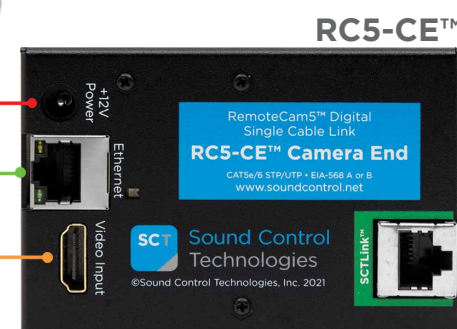

- RCC-C011-0.4M**
HDMI to 270° R/A HDMI Video Cable
- RCC-C037-0.3M**
RJ45 to R/A RJ45 UTP Control Cable
- PPC-025-0.3M**
DC Power Cable

- RCC-C011-0.4M**
HDMI to 270° R/A HDMI Video Cable
- RCC-C037-0.3M**
RJ45 to R/A RJ45 UTP Control Cable
- PPC-025-0.3M**
DC Power Cable

- RCC-C011-0.4M**
HDMI to 270° R/A HDMI Video Cable
- RCC-C037-0.3M**
RJ45 to R/A RJ45 UTP Control Cable
- PPC-025-0.3M**
DC Power Cable

SCTLink™ Cable
Power, Control & Video
The **SCTLink™** cable must always be a single, point-to-point CAT cable with no couplers or interconnections.

WPS-12 30VDC
100-240V 47-63Hz
Power Supply

RCC-H016-1.0M
RJ45 to RJ45
UTP Control Cable

WPS-12 30VDC
100-240V 47-63Hz
Power Supply

RCC-H016-1.0M
RJ45 to RJ45
UTP Control Cable

WPS-12 30VDC
100-240V 47-63Hz
Power Supply

Cisco Codec Pro

RCC-H016-1.0M
RJ45 to RJ45
UTP Control Cable

RCC-H001-1.0M
HDMI to HDMI
Video Cables

SCTLink™ Cable Specs
Integrator-Supplied CAT5e/CAT6 STP/UTP Cable
T568A or T568B (10m-100m min/max Length)