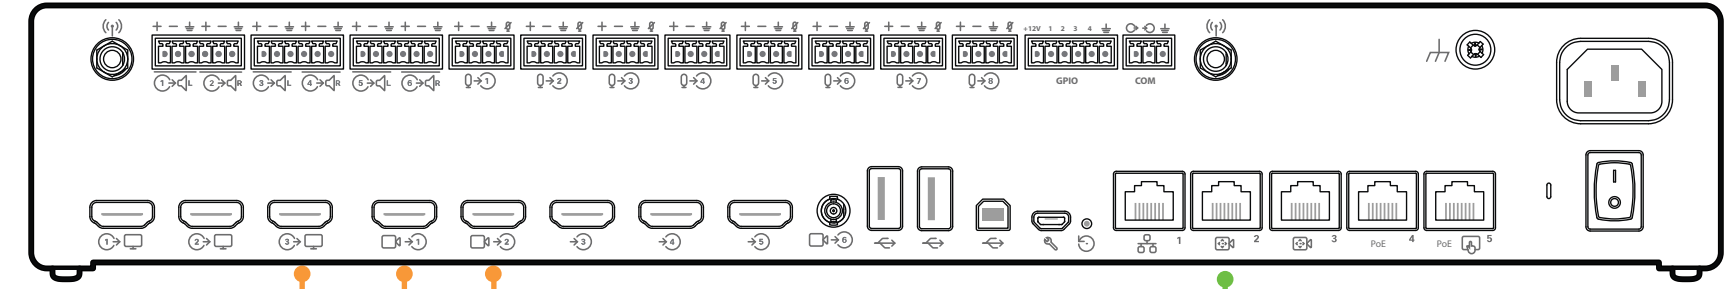

- RCC-C011-0.4M**
HDMI to 270° R/A HDMI Video Cable
- RCC-C037-0.3M**
RJ45 to R/A RJ45 UTP Control Cable
- PPC-025-0.3M**
DC Power Cable

- RCC-C011-0.4M**
HDMI to 270° R/A HDMI Video Cable
- RCC-C037-0.3M**
RJ45 to R/A RJ45 UTP Control Cable
- PPC-025-0.3M**
DC Power Cable

- RCC-C011-0.4M**
HDMI to 270° R/A HDMI Video Cable
- RCC-C037-0.3M**
RJ45 to R/A RJ45 UTP Control Cable
- PPC-025-0.3M**
DC Power Cable

SCTLink™ Cable
Power, Control & Video
The **SCTLink™** cable must always be a single, point-to-point CAT cable with no couplers or interconnections.

WPS-12 30VDC
100-240V 47-63Hz
Power Supply

RCC-H016-1.0M
RJ45 to RJ45
UTP Control Cable

WPS-12 30VDC
100-240V 47-63Hz
Power Supply

RCC-H016-1.0M
RJ45 to RJ45
UTP Control Cable

WPS-12 30VDC
100-240V 47-63Hz
Power Supply

Cisco Codec Pro

RCC-H016-1.0M
RJ45 to RJ45
UTP Control Cable

RCC-H001-1.0M
HDMI to HDMI
Video Cables

SCTLink™ Cable Specs
Integrator-Supplied CAT5e/CAT6 STP/UTP Cable
T568A or T568B (10m-100m min/max Length)