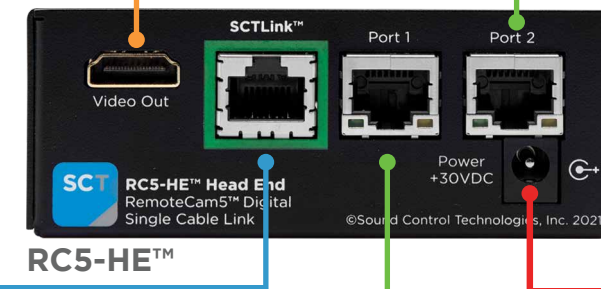

- RCC-C011-0.4M**
HDMI to 270° R/A HDMI Video Cable
- RCC-C037-0.3M**
RJ45 to R/A RJ45 UTP Control Cable
- PPC-025-0.3M**
DC Power Cable

- RCC-C011-0.4M**
HDMI to 270° R/A HDMI Video Cable
- RCC-C037-0.3M**
RJ45 to R/A RJ45 UTP Control Cable
- PPC-025-0.3M**
DC Power Cable

- RCC-C011-0.4M**
HDMI to 270° R/A HDMI Video Cable
- RCC-C037-0.3M**
RJ45 to R/A RJ45 UTP Control Cable
- PPC-025-0.3M**
DC Power Cable

SCTLink™ Cable
Power, Control & Video
The **SCTLink™** cable must always be a single, point-to-point CAT cable with no couplers or interconnections.

WPS-12 30VDC
100-240V 47-63Hz
Power Supply

RCC-H016-1.0M
RJ45 to RJ45
UTP Control Cable

WPS-12 30VDC
100-240V 47-63Hz
Power Supply

RCC-H016-1.0M
RJ45 to RJ45
UTP Control Cable

WPS-12 30VDC
100-240V 47-63Hz
Power Supply

Cisco Codec Pro

RCC-H016-1.0M
RJ45 to RJ45
UTP Control Cable

RCC-H001-1.0M
HDMI to HDMI
Video Cables

SCTLink™ Cable Specs
Integrator-Supplied CAT5e/CAT6 STP/UTP Cable
T568A or T568B (10m-100m min/max Length)