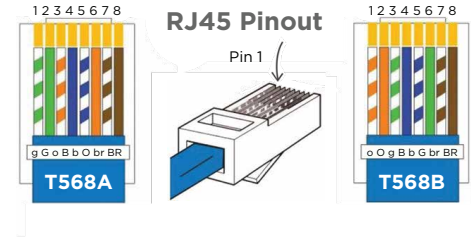

The **RCU3SL-B10™** supports:

- 1Beyond IV-CAM-I12
- 1Beyond IV-CAM-I20
- 1Beyond IV-CAM-P12
- AVer PTZ211 & PTZ231
- AVer PTZ310UV2
- AVer PTZ330UV2
- AVer TR211 & TR315, & TR335
- AVer TR313V2 & TR323VN2
- ClearOne Unite 150
- ClearOne Unite 200 Pro (Shown)
- HuddleCam HC20X-SIMPLTRACK3
- Lumens VC-A71P
- Lumens VC-TR60 & VC-TR60A
- Lumens VHD VX70UVS

RCC-M018-0.3M
Locking USB-C to USB-B 3.0

RCC-C005-0.3M
RJ45 to 8-Pin Mini DIN & EAIJ-4 Plug

RCU3SL-CE™

SCTLink™ Cable Specs
Integrator-Supplied CAT6A U/FTP Cable
T568A or T568B (10m-100m min/max Length)

WPS-12 30VDC
100-240V 47-63Hz
Power Supply

SCTLink™ Cable
Power, Control & Video

RCC-M017-1.0M (Included)
Locking USB-C to USB-A 3.0

RCC-M015-1.0M (Optional)
Locking USB-C to USB-C

Room PC