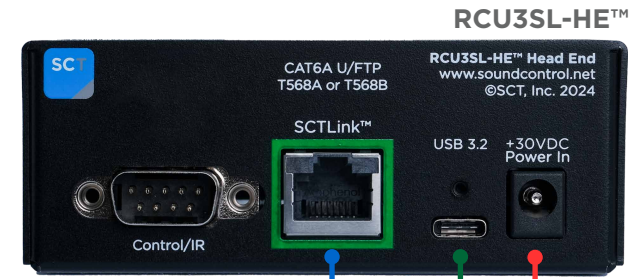

The **RCU3SL-B20™** supports multiple camera models:

- AVer CAM520 Pro, Pro2, & Pro3
- AVer CAM550 & CAM570
- AVer VB130, VB342 Pro, & VB350
- Poly Studio E60

SCTLink™ Cable Specs

Integrator-Supplied CAT6A U/FTP Cable
T568A or T568B (10m-100m min/max Length)

RCC-M018-0.3M
Locking USB-C to USB-B 3.0

PPC-022-0.3M
RJ11 to 5.5mm x 2.1mm DC Plug

RCC-C005-0.3M
RJ45 to 8-Pin Mini DIN & EIAJ-4 Plug (Unused)

WPS-12 30VDC
100-240V 47-63Hz
Power Supply

SCTLink™ Cable
Power, Control & Video

RCC-M017-1.0M (Included)
Locking USB-C to USB-A 3.0

RCC-M015-1.0M (Optional)
Locking USB-C to USB-C

Room PC