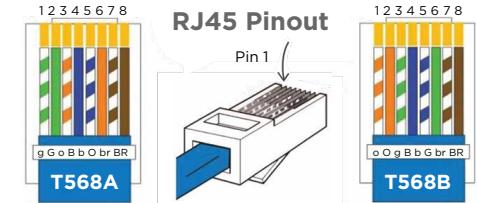

The **RCU3SL-B20™** supports multiple camera models:

- AVer CAM520 Pro, Pro2, & Pro3
- AVer CAM550 & CAM570
- AVer VB130, VB342 Pro, & VB350
- Poly Studio E60

SCTLink™ Cable Specs

Integrator-Supplied CAT6A U/FTP Cable
T568A or T568B (10m-100m min/max Length)

RCC-M018-0.3M
Locking USB-C to USB-B 3.0

PPC-022-0.3M
RJ11 to 5.5mm x 2.1mm DC Plug

WPS-12 30VDC
100-240V 47-63Hz
Power Supply

SCTLink™ Cable
Power, Control & Video

RCC-M017-1.0M (Included)
Locking USB-C to USB-A 3.0

RCC-M015-1.0M (Optional)
Locking USB-C to USB-C

Room PC

RCU3SL-CE™

RCC-C005-0.3M
RJ45 to 8-Pin Mini DIN &
EAIJ-4 Plug (Unused)