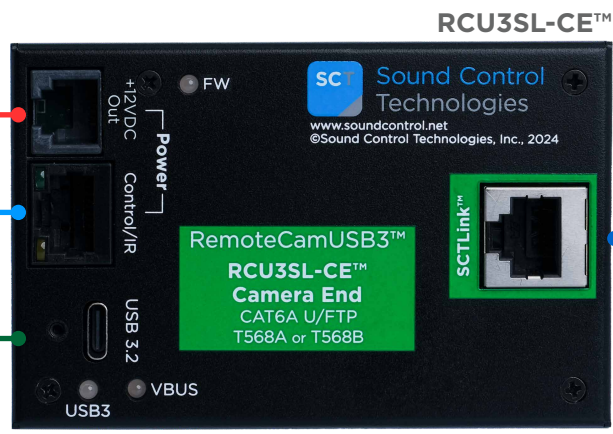

The **RCU3SL-B20™** supports multiple camera models:

- AVer CAM520 Pro, Pro2, & Pro3
- AVer CAM550 & CAM570
- AVer VB130, VB342 Pro, & VB350
- Poly Studio E60

SCTLink™ Cable Specs

Integrator-Supplied CAT6A U/FTP Cable
T568A or T568B (10m-100m min/max Length)

RCC-M018-0.3M
Locking USB-C to USB-B 3.0

PPC-022-0.3M
RJ11 to 5.5mm x 2.1mm DC Plug

RCC-C005-0.3M
RJ45 to 8-Pin Mini DIN & EIAJ-4 Plug (Unused)

WPS-12 30VDC
100-240V 47-63Hz
Power Supply

SCTLink™ Cable
Power, Control & Video

RCC-M017-1.0M (Included)
Locking USB-C to USB-A 3.0

RCC-M015-1.0M (Optional)
Locking USB-C to USB-C

Room PC