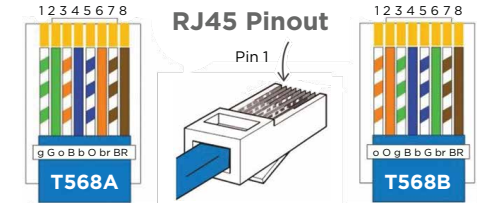

The **RCU3SL-B20™** supports multiple camera models:

- AVer CAM520 Pro, Pro2, & Pro3
- AVer CAM550 & CAM570
- AVer VB130, VB342 Pro, & VB350
- Poly Studio E60

SCTLink™ Cable Specs

Integrator-Supplied CAT6A U/FTP Cable
T568A or T568B (10m-100m min/max Length)

RCC-M018-0.3M
Locking USB-C to USB-B 3.0

PPC-022-0.3M
RJ11 to 5.5mm x 2.1mm DC Plug

RCC-C005-0.3M
RJ45 to 8-Pin Mini DIN & EIAJ-4 Plug (Unused)

WPS-12 30VDC
100-240V 47-63Hz
Power Supply

SCTLink™ Cable
Power, Control & Video

RCC-M017-1.0M (Included)
Locking USB-C to USB-A 3.0

RCC-M015-1.0M (Optional)
Locking USB-C to USB-C

Room PC