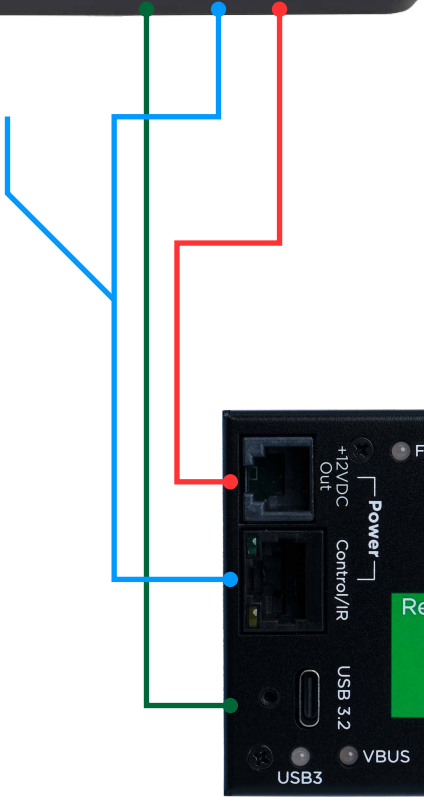

The **RCU3SL-B20™** supports multiple camera models:

- AVer CAM520 Pro, Pro2, & Pro3
- AVer CAM550 & CAM570
- AVer VB130, VB342 Pro, & VB350
- Poly Studio E60

SCTLink™ Cable Specs

Integrator-Supplied CAT6A U/FTP Cable
T568A or T568B (10m-100m min/max Length)

RCC-M018-0.3M
Locking USB-C to USB-B 3.0

PPC-022-0.3M
RJ11 to 5.5mm x 2.1mm DC Plug

RCC-C005-0.3M
RJ45 to 8-Pin Mini DIN & EIAJ-4 Plug (Unused)

WPS-12 30VDC
100-240V 47-63Hz
Power Supply

SCTLink™ Cable
Power, Control & Video

RCC-M017-1.0M (Included)
Locking USB-C to USB-A 3.0

RCC-M015-1.0M (Optional)
Locking USB-C to USB-C

Room PC