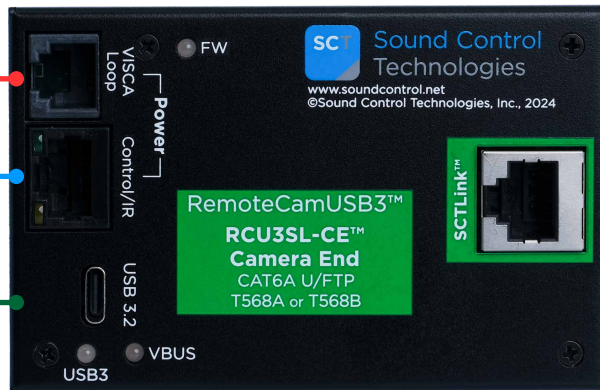

The **RCU3SL-B20™** supports multiple camera models:

- AVer CAM520 Pro, Pro2, & Pro3
- AVer CAM550 & CAM570
- AVer VB130, VB342 Pro, & VB350
- Poly Studio E60

SCTLink™ Cable Specs

Integrator-Supplied CAT6A U/FTP Cable
T568A or T568B (10m-100m min/max Length)

RCC-M018-0.3M
Locking USB-C to USB-B 3.0

PPC-022-0.3M
RJ11 to 5.5mm x 2.1mm DC Plug

WPS-12 30VDC
100-240V 47-63Hz
Power Supply

SCTLink™ Cable
Power, Control & Video

RCC-M017-1.0M (Included)
Locking USB-C to USB-A 3.0

RCC-M015-1.0M (Optional)
Locking USB-C to USB-C

Room PC

RCU3SL-CE™

RCC-C005-0.3M
RJ45 to 8-Pin Mini DIN &
EAIJ-4 Plug (Unused)