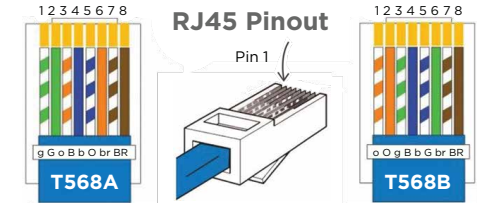

The **RCU3SL-C00™** supports:

- Barco ClickShare Bar Core
- Barco ClickShare Bar Pro
- Bose VB1 & VB-S
- Crestron VideoBar 70
- Logitech Rally (Shown)
- Logitech Rally Bar
- Logitech Rally Bar Mini
- Neat Nar Gen1 & Gen2
- Poly Studio V12
- Sennheiser TeamConnect Bar M
- Sennheiser TeamConnect Bar S

**RCC-M015-0.3M**  
Locking USB-C to USB-C 3.0

**SCTLink™ Cable Specs**

Integrator-Supplied CAT6A U/FTP Cable T568A or T568B (10m-100m min/max Length)

**WPS-12 30VDC**  
100-240V 47-63Hz  
Power Supply

**SCTLink™ Cable**  
Power, Control & Video

**RCC-M017-1.0M (Included)**  
Locking USB-C to USB-A 3.0

**RCC-M015-1.0M (Optional)**  
Locking USB-C to USB-C

**Room PC**