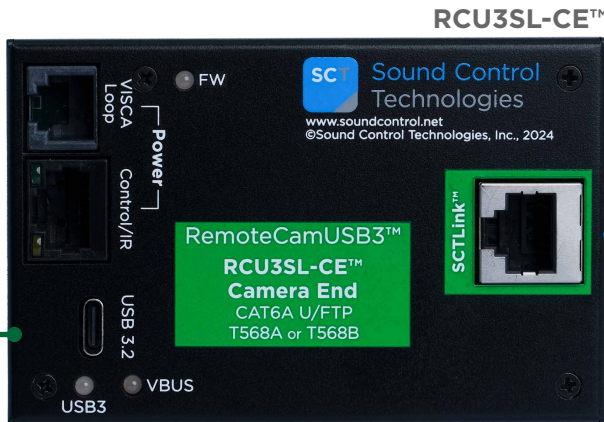

The **RCU3SL-C00™** supports:

- Barco ClickShare Bar Core
- Barco ClickShare Bar Pro
- Bose VB1 & VB-S
- Crestron VideoBar 70
- Logitech Rally (Shown)
- Logitech Rally Bar
- Logitech Rally Bar Mini
- Neat Nar Gen1 & Gen2
- Poly Studio V12
- Sennheiser TeamConnect Bar M
- Sennheiser TeamConnect Bar S

**RCC-M015-0.3M**  
Locking USB-C to USB-C 3.0

**SCTLink™ Cable Specs**

Integrator-Supplied CAT6A U/FTP Cable T568A or T568B (10m-100m min/max Length)

**WPS-12 30VDC**  
100-240V 47-63Hz  
Power Supply

**SCTLink™ Cable**  
Power, Control & Video

**RCC-M017-1.0M (Included)**  
Locking USB-C to USB-A 3.0

**RCC-M015-1.0M (Optional)**  
Locking USB-C to USB-C

**Room PC**