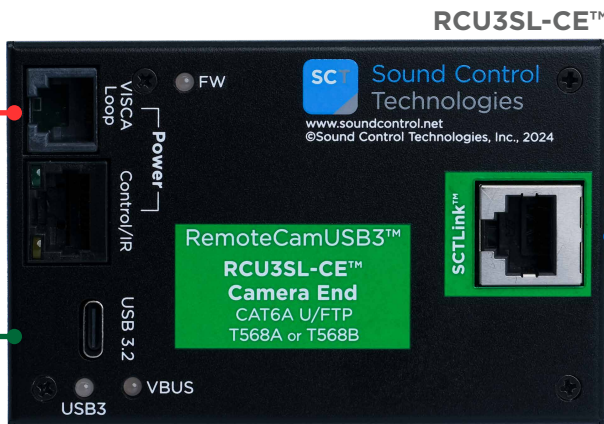

RCC-M015-0.3M
Locking USB-C to USB-C

PPC-019-0.3M
RJ11 to 4.0mm x 1.7mm DC Plug

SCTLink™ Cable Specs
Integrator-Supplied CAT6A U/FTP Cable
T568A or T568B (10m-100m min/max Length)

WPS-12 30VDC
100-240V 47-63Hz
Power Supply

SCTLink™ Cable
Power, Control & Video

RCC-M017-1.0M (Included)
Locking USB-C to USB-A 3.0

RCC-M015-1.0M (Optional)
Locking USB-C to USB-C

Room PC