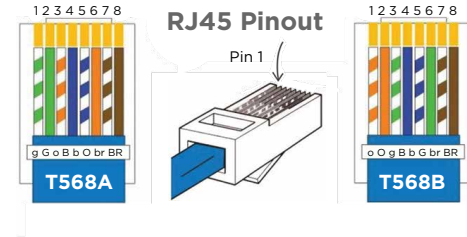

RCC-M015-0.3M
Locking USB-C to USB-C

PPC-019-0.3M
RJ11 to 4.0mm x 1.7mm DC Plug

SCTLink™ Cable Specs
Integrator-Supplied CAT6A U/FTP Cable
T568A or T568B (10m-100m min/max Length)

WPS-12 30VDC
100-240V 47-63Hz
Power Supply

SCTLink™ Cable
Power, Control & Video

RCC-M017-1.0M (Included)
Locking USB-C to USB-A 3.0

RCC-M015-1.0M (Optional)
Locking USB-C to USB-C

Room PC