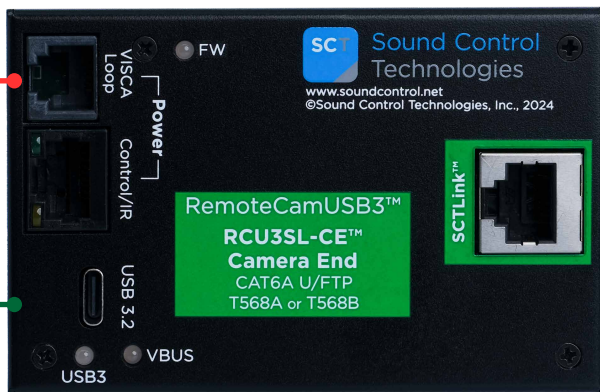

The **RCU3SL-C30™** supports:

- Poly Studio USB
- Poly Studio X30 & X32 (Shown)
- Poly Studio X50 & X52
- Poly Studio X70 & X72
- Poly Studio V52 & V72
- Panasonic AW-UE20
- Panasonic AW-UE30
- Panasonic AW-UE40
- Panasonic AW-UE50

RCC-M015-0.3M
Locking USB-C to USB-C 3.0

RCC-C029-0.3M
RJ11 to 6.5mm x 3.0mm DC Plug

RCU3SL-CE™

RCC-C005-0.3M (Not shown)
RJ45 to 8-Pin Mini DIN
& EAIJ-4 Plug
May be used for Panasonic RS-232

SCTLink™ Cable Specs

Integrator-Supplied CAT6A U/FTP Cable
T568A or T568B (10m-100m min/max Length)

RCU3SL-HE™

WPS-12 30VDC
100-240V 47-63Hz
Power Supply

SCTLink™ Cable
Power, Control & Video

RCC-M017-1.0M (Included)
Locking USB-C to USB-A 3.0