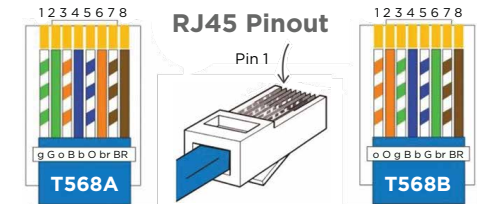

RCC-M015-0.3M
Locking USB-C to USB-C 3.0

RCC-C029-0.3M
RJ11 to 6.5mm x 3.0mm DC Plug

RCU3SL-CE™

RCC-C005-0.3M (Not shown)
RJ45 to 8-Pin Mini DIN
& EAIJ-4 Plug
May be used for Panasonic RS-232

SCTLink™ Cable Specs

Integrator-Supplied CAT6A U/FTP Cable
T568A or T568B (10m-100m min/max Length)

RCU3SL-HE™

WPS-12 30VDC
100-240V 47-63Hz
Power Supply

SCTLink™ Cable
Power, Control & Video

RCC-M017-1.0M (Included)
Locking USB-C to USB-A 3.0