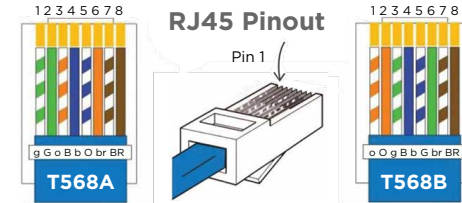

The **RCU3SL-C50™** supports:

- AVer TR535
- AVer VB342 Pro
- AVer VB350
- AVer VB370A
- Poly Studio E70 (Shown)

RCC-M015-0.3M
Locking USB-C to USB-C

PPC-033-0.3M
RJ11 to 5.5mm x 2.5mm DC Plug

SCTLink™ Cable Specs
Integrator-Supplied CAT6A U/FTP Cable
T568A or T568B (10m-100m min/max Length)

WPS-12 30VDC
100-240V 47-63Hz
Power Supply

SCTLink™ Cable
Power, Control & Video

RCC-M017-1.0M (Included)
Locking USB-C to USB-A 3.0

RCC-M015-1.0M (Optional)
Locking USB-C to USB-C