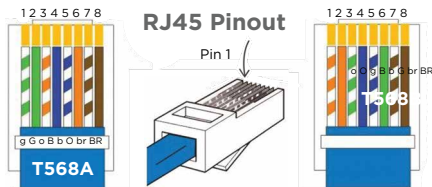

Cisco Webex PTZ 4K

RCC-C011-0.4M
HDMI to 270° R/A HDMI
Video Cable

RCC-C037-0.3M
RJ45 to R/A RJ45
UTP Control Cable

PPC-025-0.3M
DC Power Cable

Note: Turn on DIP switch 1 to enable Cisco communications if connecting to codec via RS-232

RC5 Gen2 HE™

WPS-12 30VDC
100-240V 47-63Hz
Power Supply

RC5-CE™

SCTLink™ Cable
Power, Control & Video

SCTLink™ Cable Specs

Integrator-Supplied CAT5e/CAT6 STP/UTP Cable T568A or T568B (10m-100m min/max Length)

RCC-H016-1.0M
RJ45 to RJ45
UTP Control Cable

RCC-H001-1.0M
HDMI to HDMI
Video Cable

RCC-M013-1.0M
USB-A to RS-232
Cable

Cisco Codec Plus, Codec Pro, Codec EQ, Room Bar & Room Bar Pro