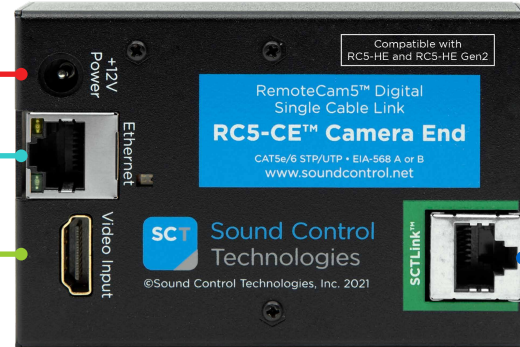

Cisco Webex PTZ 4K

RCC-C011-0.4M
HDMI to 270° R/A HDMI
Video Cable

RCC-C037-0.3M
RJ45 to R/A RJ45
UTP Control Cable

PPC-025-0.3M
DC Power Cable

Note: Turn on DIP switch 1 to enable Cisco communications if connecting to codec via RS-232

RC5 Gen2 HE™

WPS-12 30VDC
100-240V 47-63Hz
Power Supply

RC5-CE™

SCTLink™ Cable
Power, Control & Video

SCTLink™ Cable Specs

Integrator-Supplied CAT5e/CAT6 STP/UTP Cable T568A or T568B (10m-100m min/max Length)

RCC-H016-1.0M
RJ45 to RJ45
UTP Control Cable

RCC-H001-1.0M
HDMI to HDMI
Video Cable

RCC-M013-1.0M
USB-A to RS-232
Cable

Cisco Codec Plus, Codec Pro, Codec EQ, Room Bar & Room Bar Pro