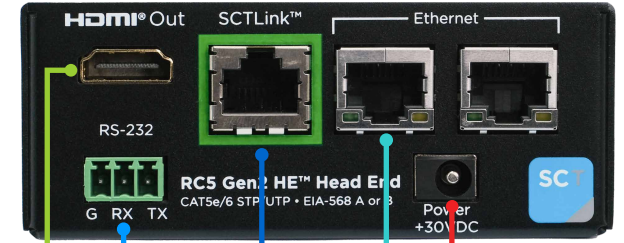

Cisco Webex PTZ 4K

RCC-C011-0.4M
HDMI to 270° R/A HDMI
Video Cable

RCC-C037-0.3M
RJ45 to R/A RJ45
UTP Control Cable

PPC-025-0.3M
DC Power Cable

Note: Turn on DIP switch 1 to enable Cisco communications if connecting to codec via RS-232

RC5 Gen2 HE™

WPS-12 30VDC
100-240V 47-63Hz
Power Supply

RC5-CE™

SCTLink™ Cable
Power, Control & Video

SCTLink™ Cable Specs

Integrator-Supplied CAT5e/CAT6 STP/UTP Cable T568A or T568B (10m-100m min/max Length)