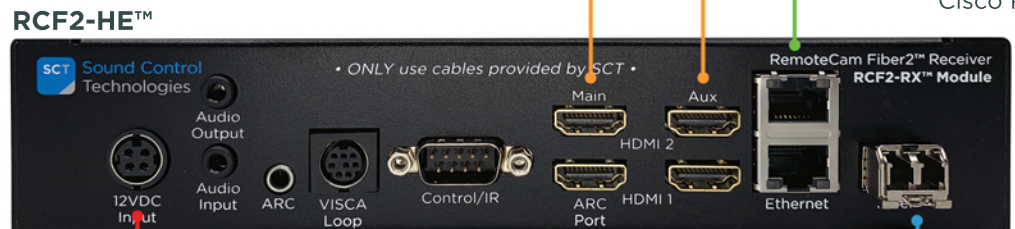

Cisco SpeakerTrack 60

Cisco SX80, Codec Plus & Codec Pro

PPC-010-1.0M
Power Cable

RCC-H016-1.0M
RJ45 UTP Cable

[2] RCC-H001-1.0M
HDMI Cables

RCF2-CE™

RCF2-HE™

ONLY use cables provided by SCT

RemoteCam Fiber2™ Transmitter RCF2-TX™ Module

RemoteCam Fiber2™ Receiver RCF2-RX™ Module

12VDC Input, Audio Input, ARC, VISCA Loop, Control/IR, ARC Port, HDMI 1, HDMI 2, Ethernet

WPS-19-12V8A
100-240V 47-63Hz
Power Supply

Fiber Optic Cable
Control & Video

[2] RCC-H001-1.0M
HDMI Cables

RCC-H016-1.0M
RJ45 UTP Cable

Cisco Touch10
Ethernet/POE
Cisco Provided

Module Dimensions

RCF2-CE™ Transmitter: 8.25" W x 1.25"H x 4.25"D

RCF2-HE™ Receiver: 8.25"W x 1.75"H x 4.25"D

Provided SFP: 10Gtek - 10 Gigabit SFP+ LC Multi-Mode Transceiver (850nm, DDM, 300m)
Recommended Fiber Type: OM3 LC LC Fiber Patch Cable, 10Gb Duplex 50/125 LC to LC Multimode