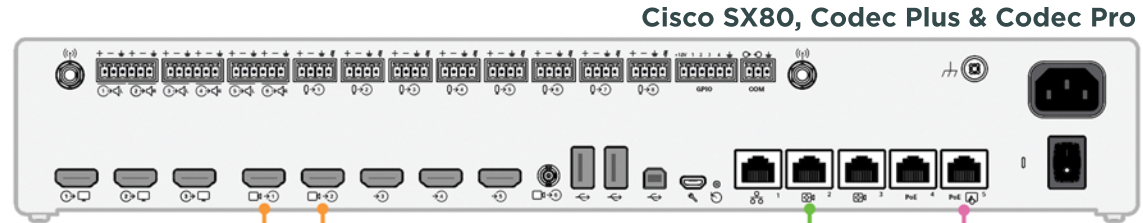

Cisco SpeakerTrack 60

Cisco SX80, Codec Plus & Codec Pro

PPC-010-1.0M
Power Cable

RCC-H016-1.0M
RJ45 UTP Cable

[2] RCC-H001-1.0M
HDMI Cables

RCF2-CE™

RCF2-HE™

ONLY use cables provided by SCT

RemoteCam Fiber2™ Transmitter RCF2-TX™ Module

RemoteCam Fiber2™ Receiver RCF2-RX™ Module

12VDC Input, Audio Input, ARC, VISCA Loop, Control/IR, ARC Port, HDMI 1, HDMI 2, Ethernet

WPS-19-12V8A
100-240V 47-63Hz
Power Supply

Fiber Optic Cable
Control & Video

[2] RCC-H001-1.0M
HDMI Cables

RCC-H016-1.0M
RJ45 UTP Cable

Cisco Touch10
Ethernet/POE
Cisco Provided

Module Dimensions

RCF2-CE™ Transmitter: 8.25" W x 1.25"H x 4.25"D

RCF2-HE™ Receiver: 8.25"W x 1.75"H x 4.25"D