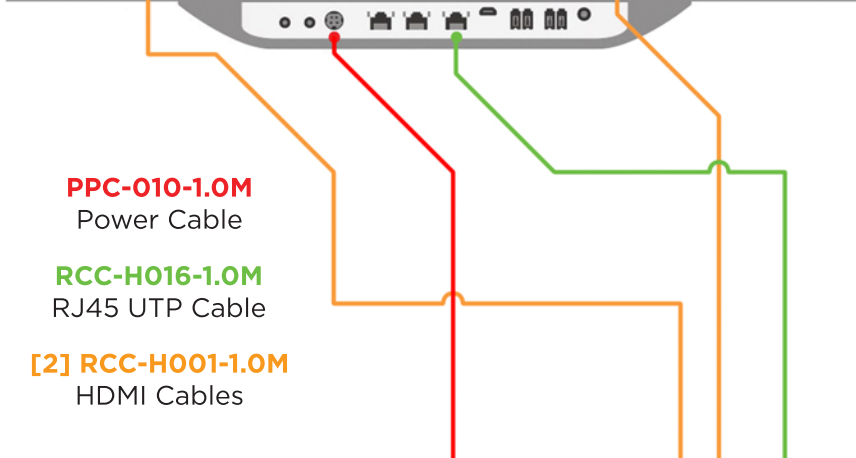

Cisco SpeakerTrack 60

Cisco SX80, Codec Plus & Codec Pro

PPC-010-1.0M
Power Cable

RCC-H016-1.0M
RJ45 UTP Cable

[2] RCC-H001-1.0M
HDMI Cables

RCF2-CE™

RCF2-HE™

ONLY use cables provided by SCT

RemoteCam Fiber2™ Transmitter RCF2-TX™ Module

RemoteCam Fiber2™ Receiver RCF2-RX™ Module

12VDC Input, Audio Input, ARC, VISCA Loop, Control/IR, ARC Port, HDMI 1, HDMI 2, Ethernet

WPS-19-12V8A
100-240V 47-63Hz
Power Supply

Fiber Optic Cable
Control & Video

[2] RCC-H001-1.0M
HDMI Cables

RCC-H016-1.0M
RJ45 UTP Cable

Cisco Touch10
Ethernet/POE
Cisco Provided

Module Dimensions

RCF2-CE™ Transmitter: 8.25" W x 1.25"H x 4.25"D

RCF2-HE™ Receiver: 8.25"W x 1.75"H x 4.25"D