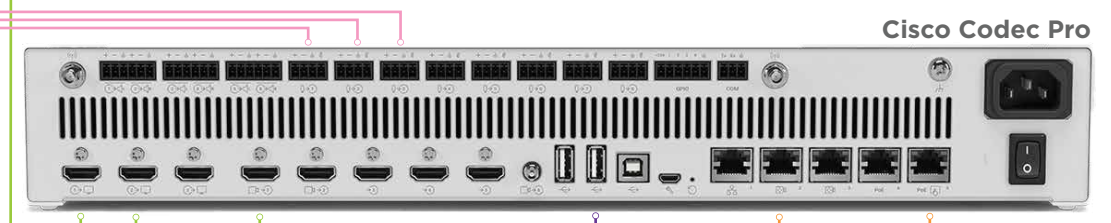

End Point | Table Location

Rack Location

Camera | Display Location

CABLE LEGEND
• SIGNAL TYPES •

- Power
- SCT Link
- Ethernet (PoE)
- Video
- USB 2.0
- USB 3.0/3.2
- RS-232
- Audio