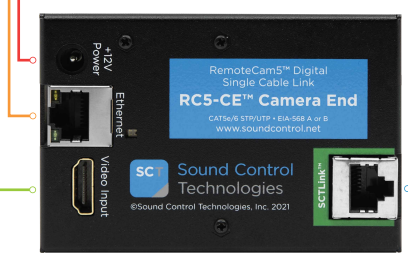

End Point | Table Location

Rack Location

Camera | Display Location

CABLE LEGEND
• SIGNAL TYPES •

- Power
- SCT Link
- Ethernet (PoE)
- Video
- USB 2.0
- USB 3.0/3.2
- RS-232
- Audio