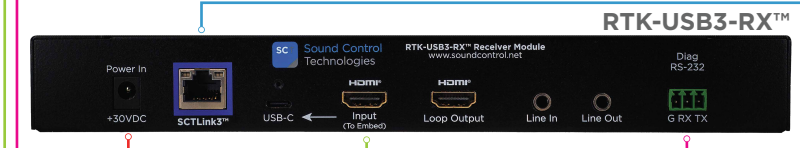

End Point | Table Location

Rack Location

Camera | Display Location

CABLE LEGEND
• SIGNAL TYPES •

- Power
- SCT Link
- Ethernet (PoE)
- Video
- USB 2.0
- USB 3.0/3.2
- RS-232
- Audio