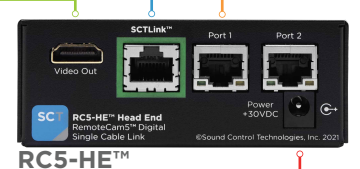

End Point | Table Location

Rack Location

Camera | Display Location

CABLE LEGEND
• SIGNAL TYPES •

- Power
- SCT Link
- Ethernet (PoE)
- Video
- USB 2.0
- USB 3.0/3.2
- RS-232
- Audio