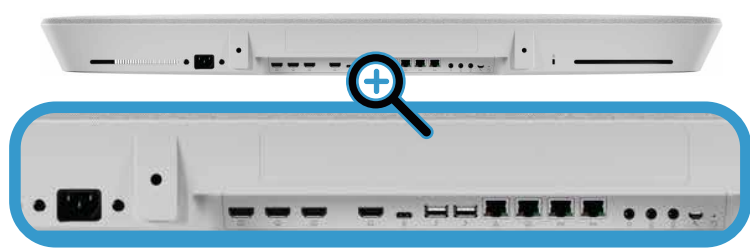

Camera | Display Location

Cisco Room Bar Pro

RTK-AM1-RX™

Rack Location

RTK-AM1-TX™

End Point | Table Location

**CABLE LEGEND**  
• SIGNAL TYPES •

- Power
- SCT Link
- Ethernet (PoE)
- Video
- USB 2.0
- USB 3.0/3.2
- RS-232