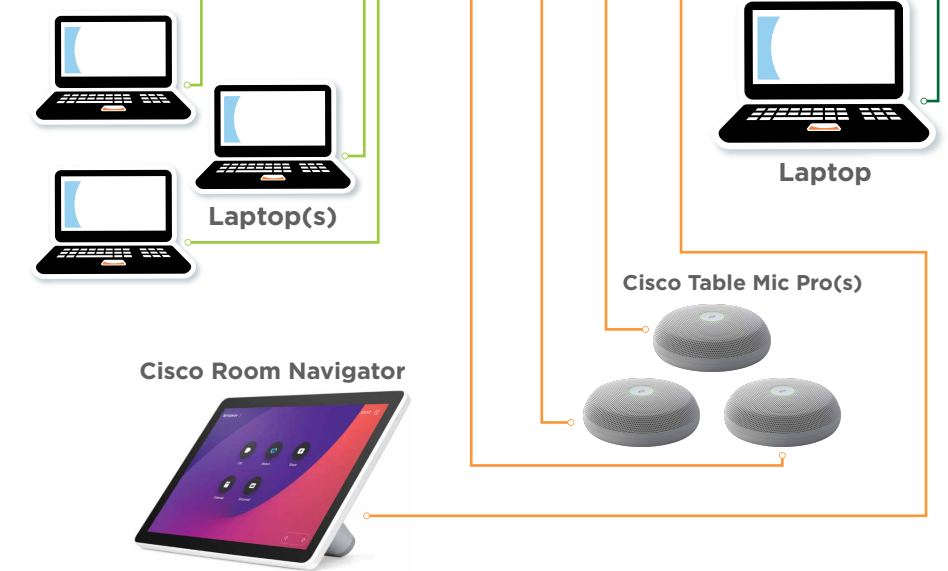

Camera | Display Location

Cisco Room Bar Pro

RTK-AM1-RX™

Rack Location

RTK-AM1-TX™

End Point | Table Location

**CABLE LEGEND**  
• SIGNAL TYPES •

- Power
- SCT Link
- Ethernet (PoE)
- Video
- USB 2.0
- USB 3.0/3.2
- RS-232