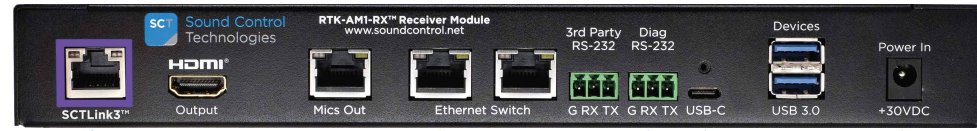

Camera | Display Location

Cisco Room Bar Pro

RTK-AM1-RX™

Rack Location

RTK-AM1-TX™

End Point | Table Location

**CABLE LEGEND**  
• SIGNAL TYPES •

- Power
- SCT Link
- Ethernet (PoE)
- Video
- USB 2.0
- USB 3.0/3.2
- RS-232