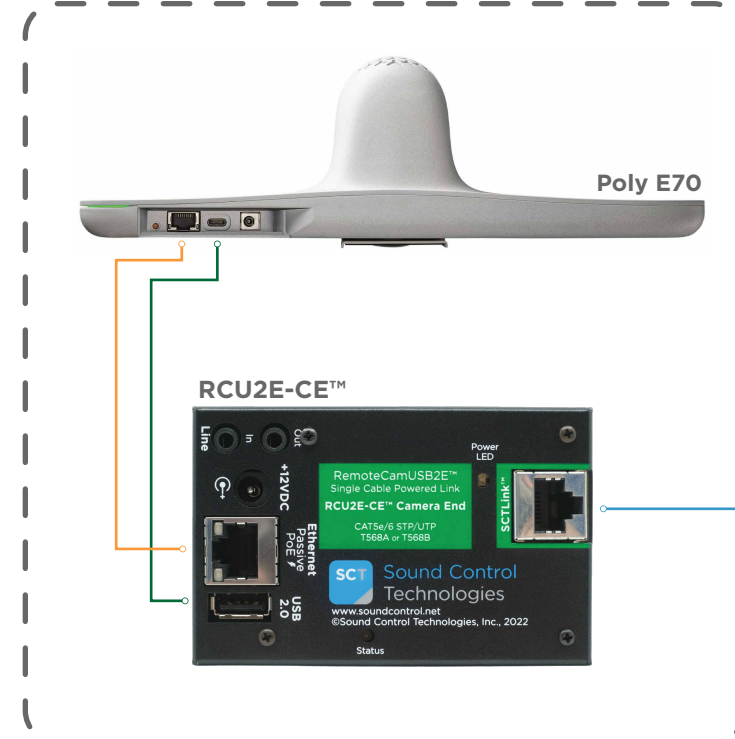

Rack Location

Camera | Display Location

End Point | Table Location

CABLE LEGEND
• SIGNAL TYPES •

- Power
- SCT Link
- Ethernet (PoE)
- Ethernet
- Video
- USB 2.0
- USB 3.0/3.2