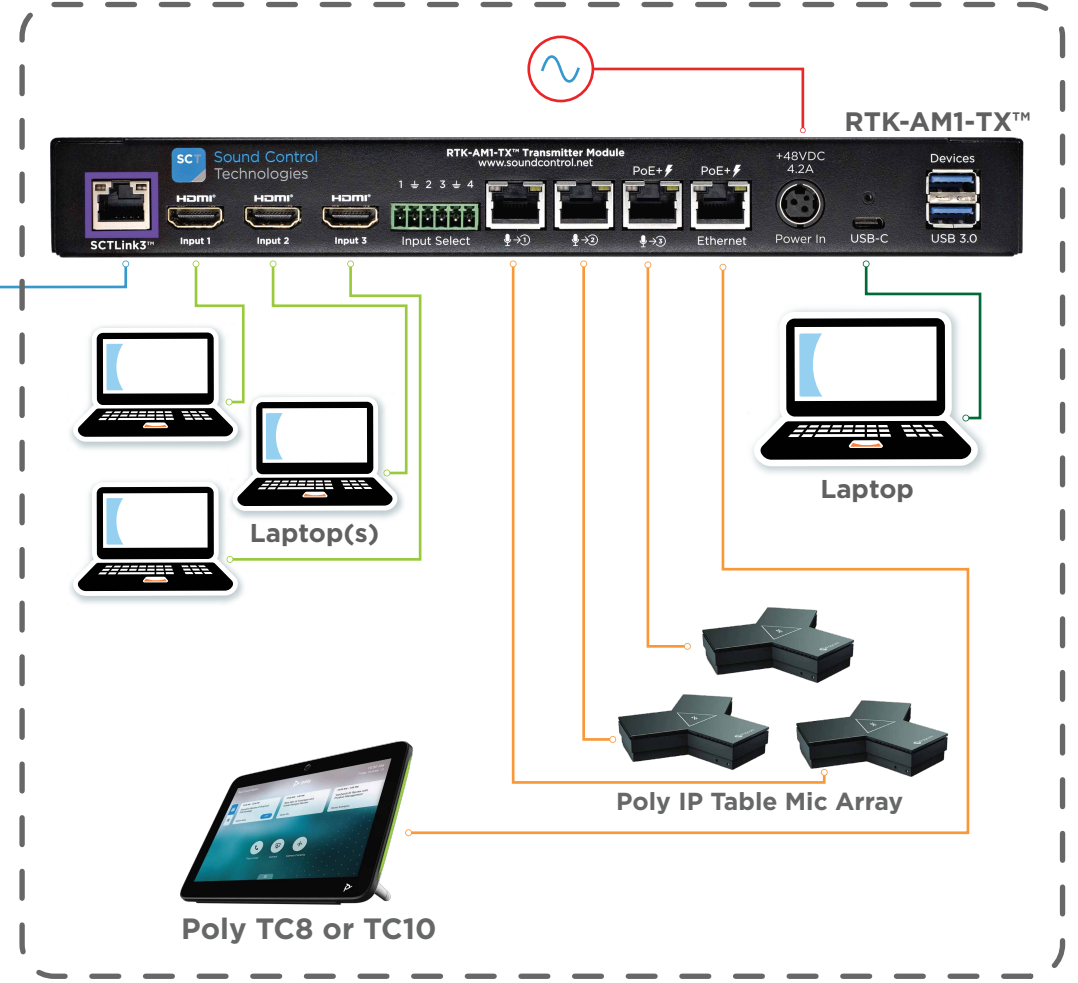

Rack Location

Camera | Display Location

End Point | Table Location

CABLE LEGEND
• SIGNAL TYPES •

- Power
- SCT Link
- Ethernet (PoE)
- Ethernet
- Video
- USB 2.0
- USB 3.0/3.2