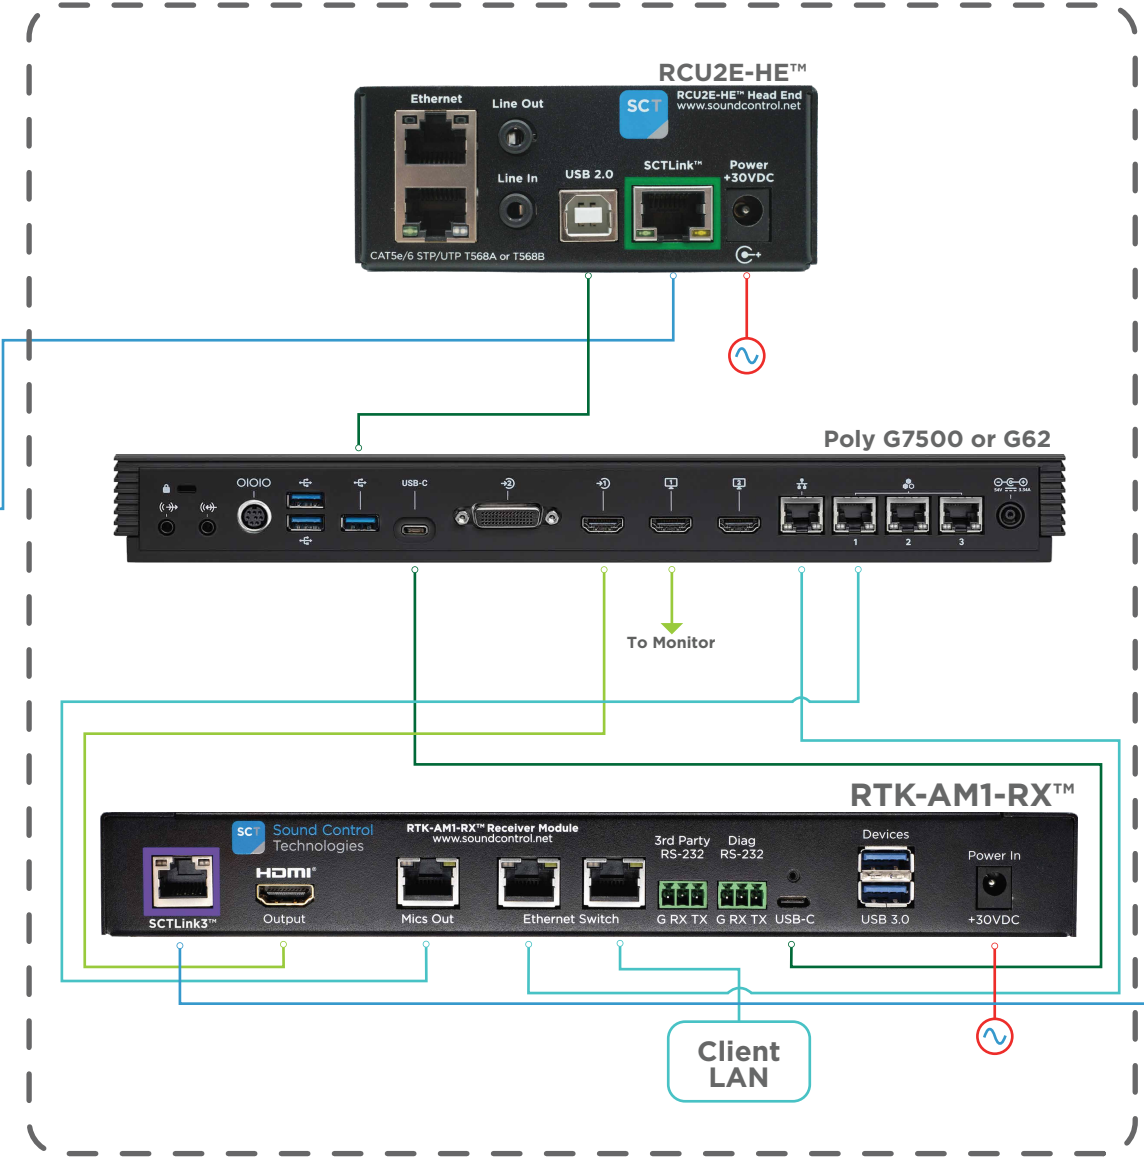

Rack Location

Camera | Display Location

End Point | Table Location

CABLE LEGEND
• SIGNAL TYPES •

- Power
- SCT Link
- Ethernet (PoE)
- Ethernet
- Video
- USB 2.0
- USB 3.0/3.2