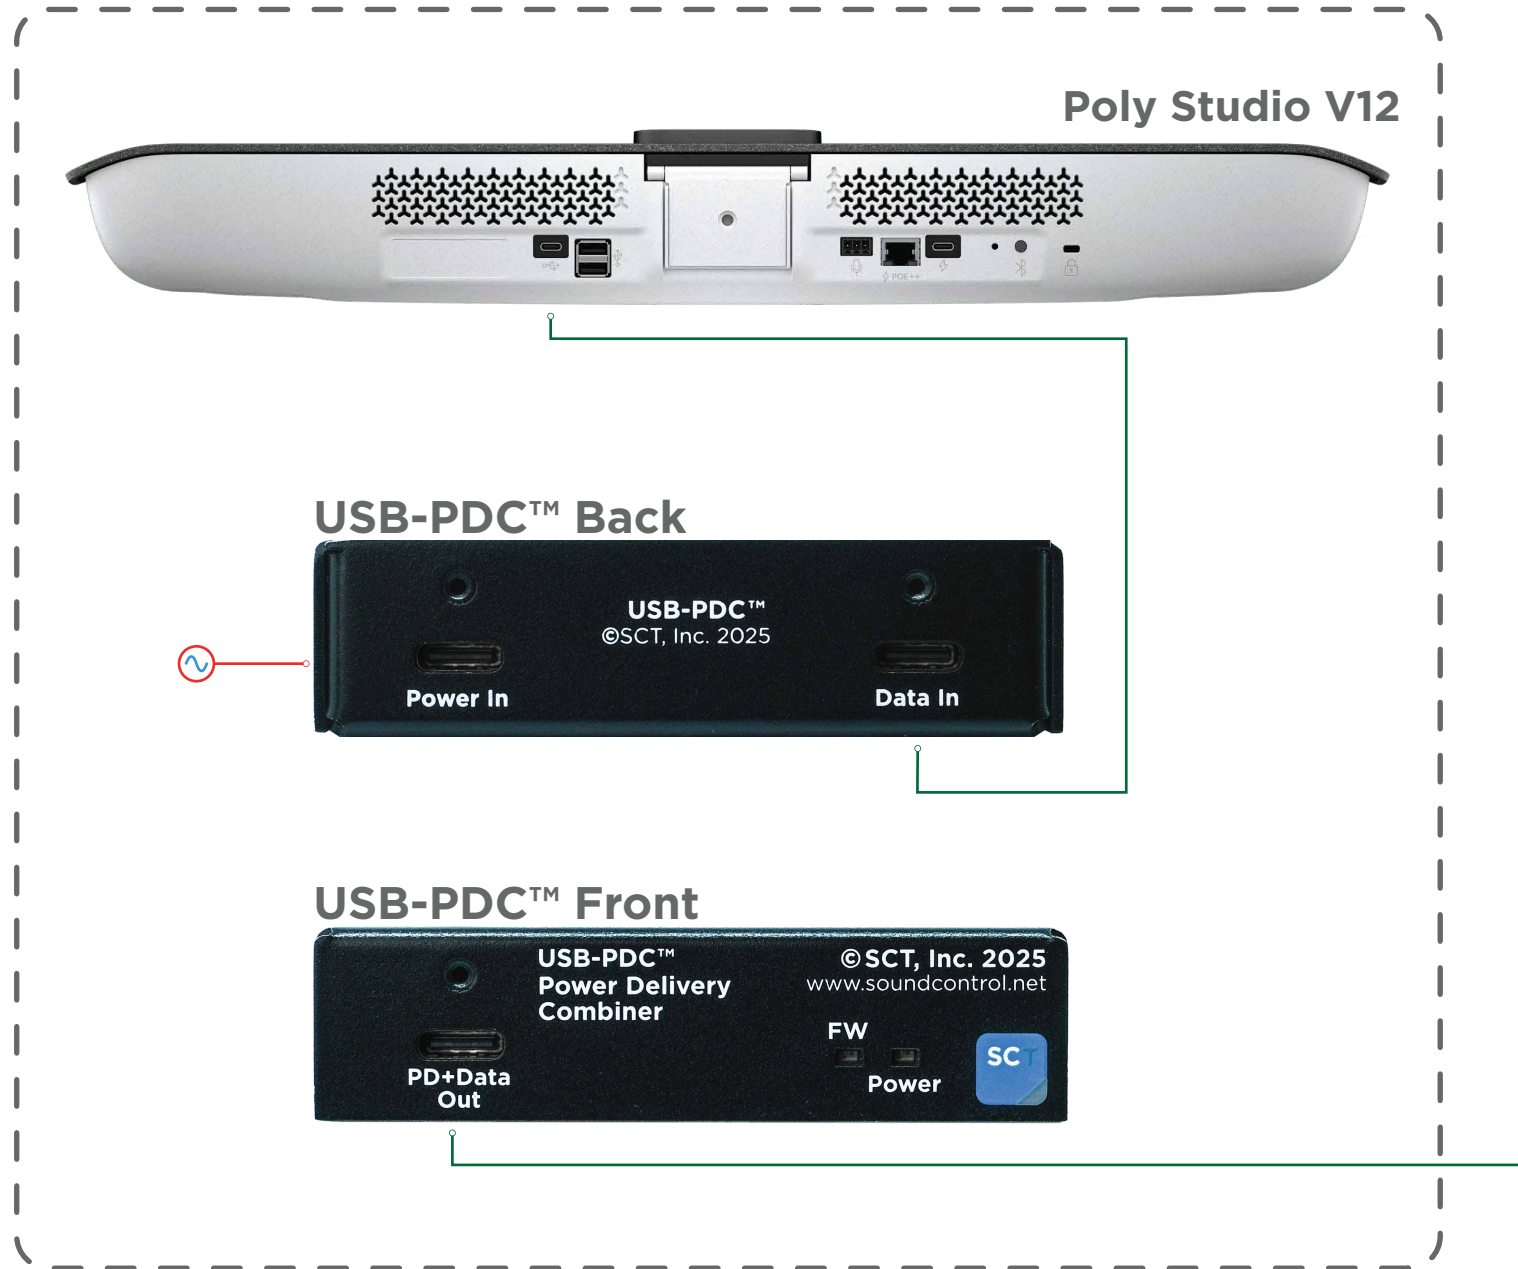

Camera | Display Location

End Point | Table Location

CABLE LEGEND
 • SIGNAL TYPES •
 — Power
 — USB 3.0/3.2