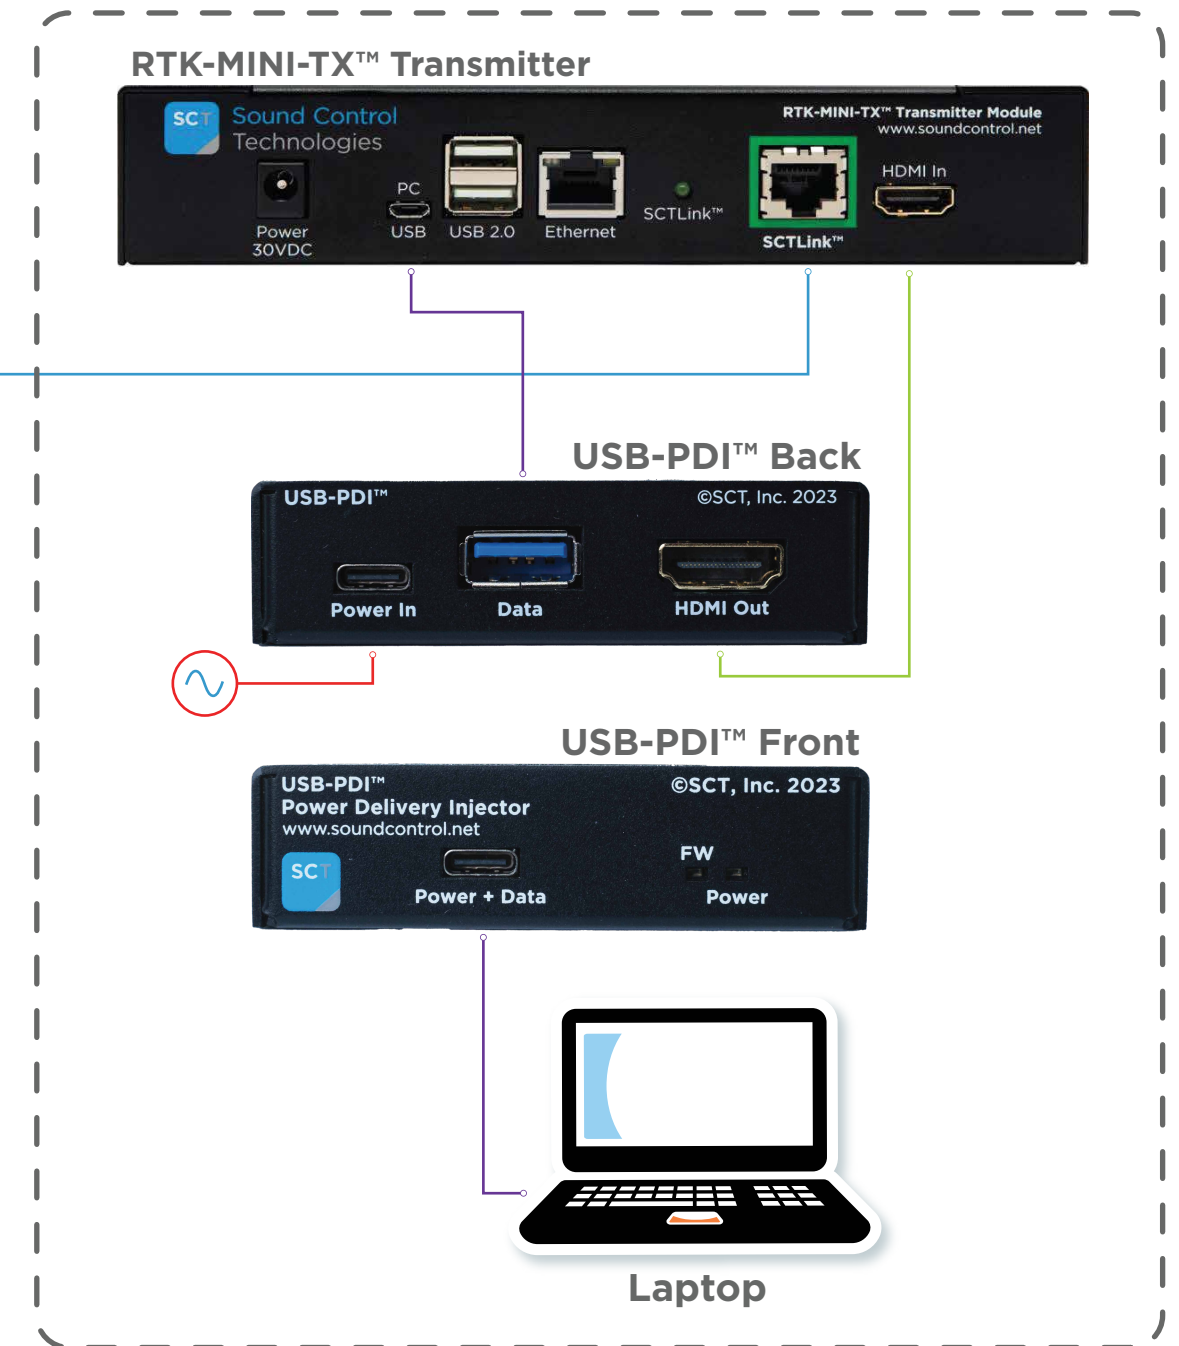

Camera | Display Location

End Point | Table Location

CABLE LEGEND
• SIGNAL TYPES •

- Power
- USB 3.0/3.2
- USB 2.0
- SCT Link
- Video