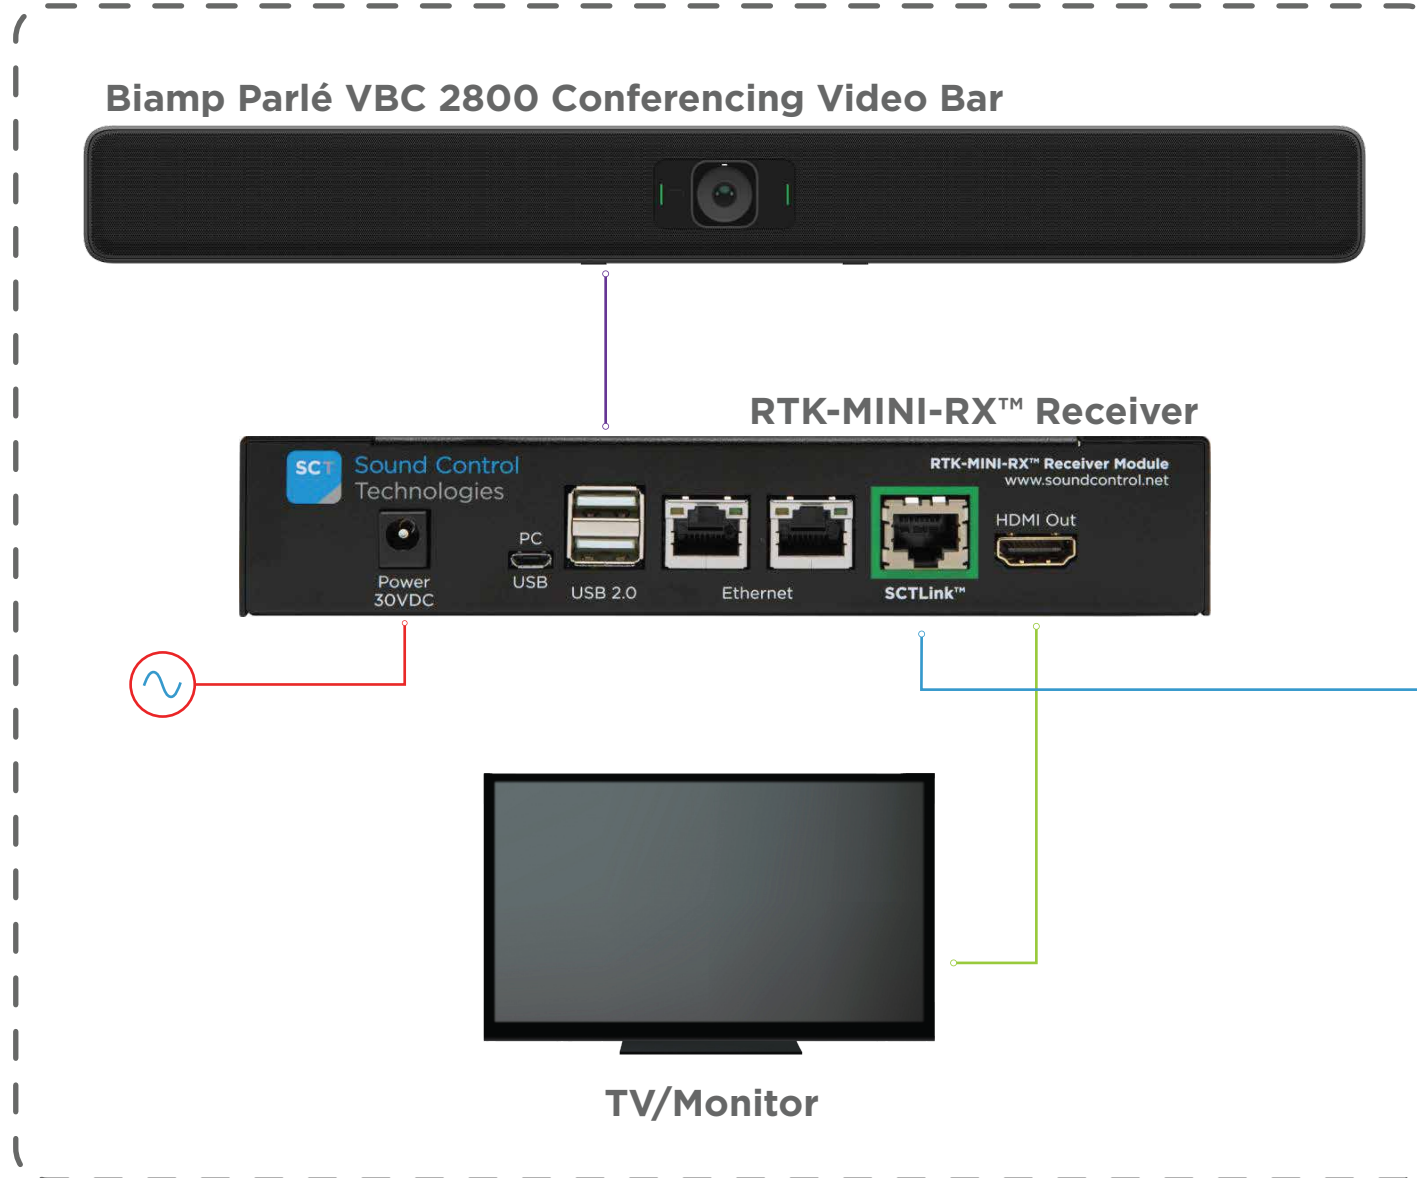

Camera | Display Location

End Point | Table Location

CABLE LEGEND
• SIGNAL TYPES •

- Power
- USB 3.0/3.2
- USB 2.0
- SCT Link
- Video