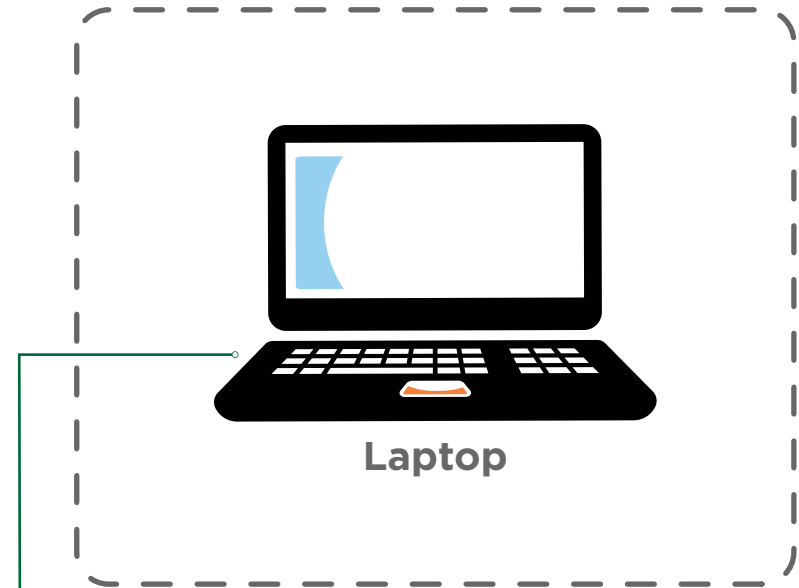

Sound Control Technologies

Combine USB and HDMI to Single-Cable DP Alt Mode at the Table with 60W PD

Last Update: 08/5/2025

Camera | Display Location

End Point | Table Location

FEATURED ALLIANCE PARTNERS

KEY BENEFIT

Combine HDMI video, USB data, and 60W power into a single USB-C DP Alt Mode connection—right at the table for seamless BYOM applications.

SCT B.O.M.

- USB-PDI™
- Single-Cable USB-C Adapter

CABLE LEGEND

- Power
- Video
- USB 3.0/3.2