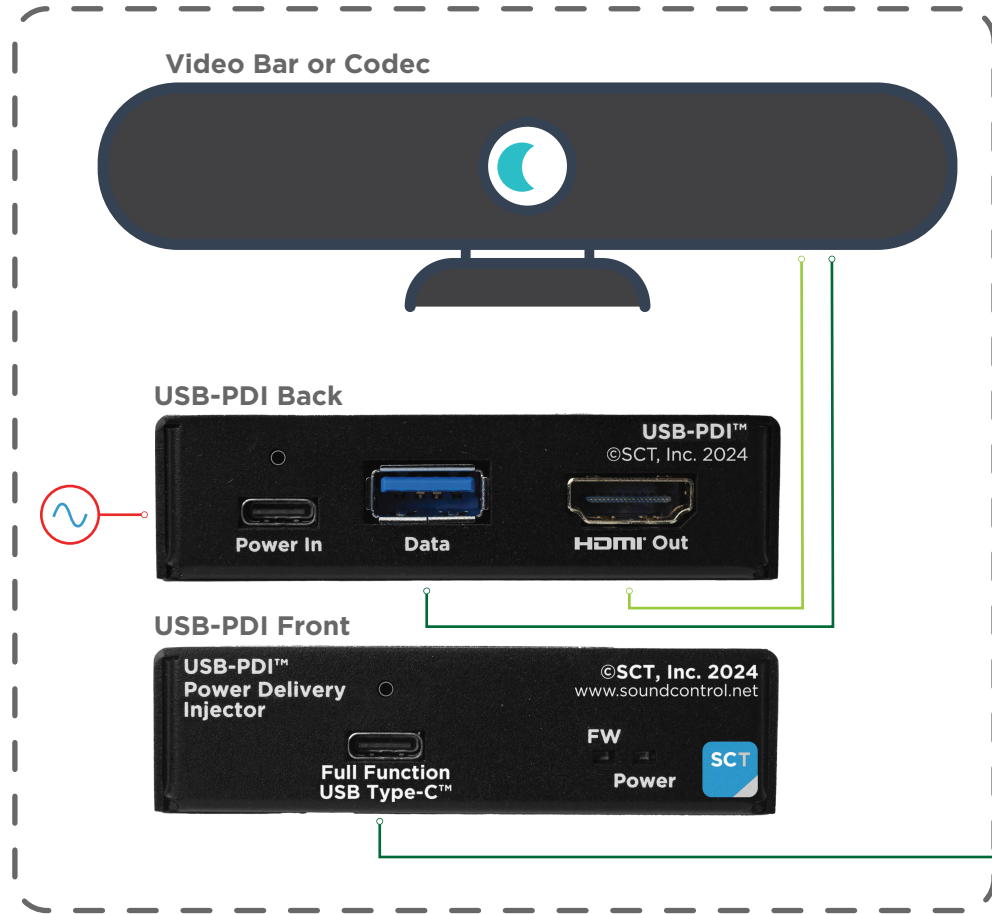

Sound Control Technologies

Combine USB and HDMI to Single-Cable DP Alt Mode at the Table with 60W PD

Last Update: 08/5/2025

Camera | Display Location

End Point | Table Location

FEATURED ALLIANCE PARTNERS

KEY BENEFIT

Combine HDMI video, USB data, and 60W power into a single USB-C DP Alt Mode connection—right at the table for seamless BYOM applications.

SCT B.O.M.

- USB-PDI™
- Single-Cable USB-C Adapter

CABLE LEGEND

- Power
- Video
- USB 3.0/3.2