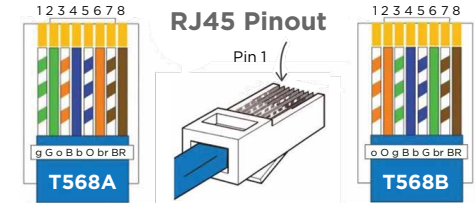

The **RCU3SL-B30™** supports multiple camera models:

- AVer TR535
- AVer TR615
- AVer VB350

SCTLink™ Cable Specs

Integrator-Supplied CAT6A U/FTP Cable
T568A or T568B (10m-100m min/max Length)

RCC-M018-0.3M
Locking USB-C to USB-B 3.0

PPC-033-0.3M
RJ11 to 5.5mm x 2.5mm DC Plug

WPS-12 30VDC
100-240V 47-63Hz
Power Supply

SCTLink™ Cable
Power, Control & Video

RCC-M017-1.0M (Included)
Locking USB-C to USB-A 3.0

RCC-M015-1.0M (Optional)
Locking USB-C to USB-C