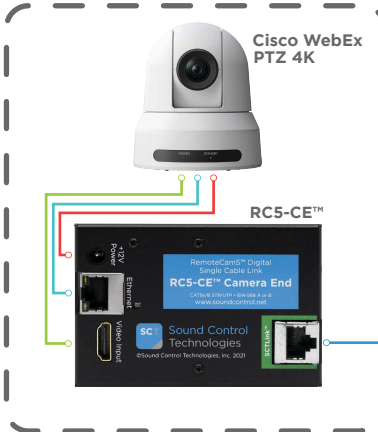

Camera | Display Location

Rack Location

End Point | Table Location

SCT B.O.M.

- **RC5™**
 - 4K30 HDMI/Ethernet/Power 100M Extension
- **RTK™**
 - Cisco Codec Pro, Plus and EQ Power/HDMI®/Ethernet/USB/Mic BYOM Table Integration Kit
- **RTK-USB3™**
 - Cisco Room Bar Pro, Room Bar, and Codec EQ Power/HDMI/USB 3.2 Full Function Table Integration Kit.

CABLE LEGEND

- SIGNAL TYPES
- Power
- SCT Link
- Ethernet (PoE)
- Ethernet
- Video
- USB 2.0
- USB 3.0/3.2
- RS-232
- Audio

SCT PROVIDES CABLES SPECIFICALLY FOR APPLICATION & DEVICES.