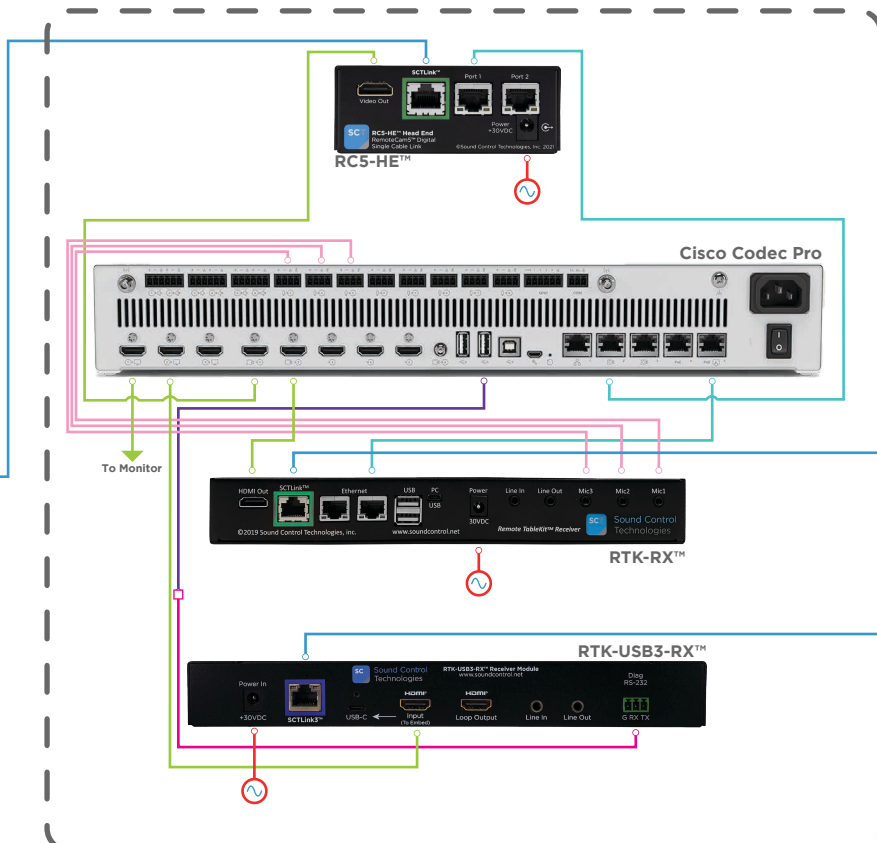

Camera | Display Location

Rack Location

End Point | Table Location

SCT B.O.M.

- **RC5™**
 - 4K30 HDMI/Ethernet/Power 100M Extension
- **RTK™**
 - Cisco Codec Pro, Plus and EQ Power/HDMI®/Ethernet/USB/Mic BYOM Table Integration Kit
- **RTK-USB3™**
 - Cisco Room Bar Pro, Room Bar, and Codec EQ Power/HDMI/USB 3.2 Full Function Table Integration Kit.

CABLE LEGEND

- SIGNAL TYPES
- Power
- SCT Link
- Ethernet (PoE)
- Ethernet
- Video
- USB 2.0
- USB 3.0/3.2
- RS-232
- Audio

SCT PROVIDES CABLES SPECIFICALLY FOR APPLICATION & DEVICES.