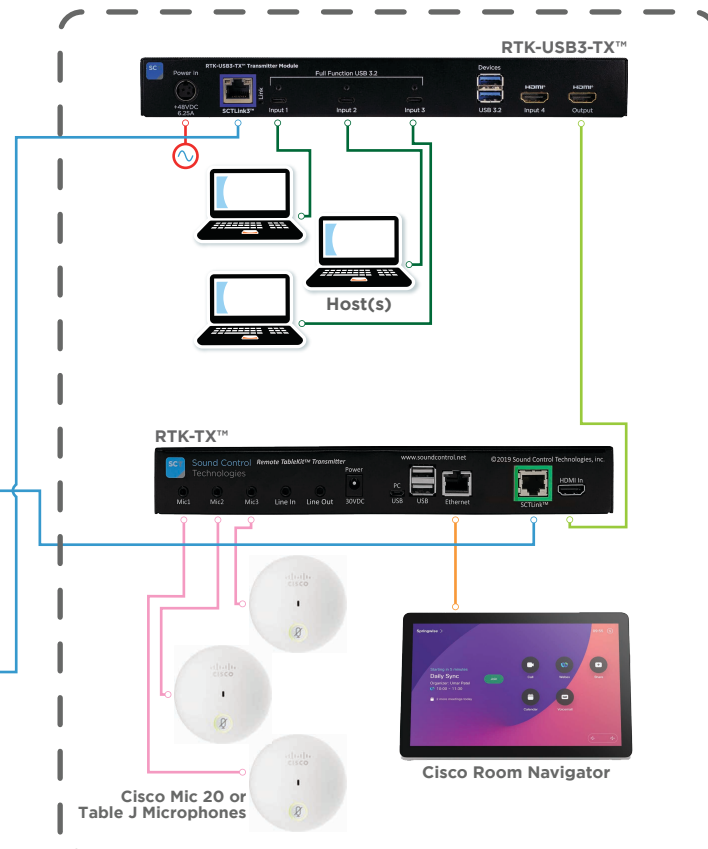

Camera | Display Location

Rack Location

End Point | Table Location

SCT B.O.M.

- **RC5™**
 - 4K30 HDMI/Ethernet/Power 100M Extension
- **RTK™**
 - Cisco Codec Pro, Plus and EQ Power/HDMI®/Ethernet/USB/Mic BYOM Table Integration Kit
- **RTK-USB3™**
 - Cisco Room Bar Pro, Room Bar, and Codec EQ Power/HDMI/USB 3.2 Full Function Table Integration Kit.

CABLE LEGEND

- SIGNAL TYPES
- Power
- SCT Link
- Ethernet (PoE)
- Ethernet
- Video
- USB 2.0
- USB 3.0/3.2
- RS-232
- Audio

SCT PROVIDES CABLES SPECIFICALLY FOR APPLICATION & DEVICES.