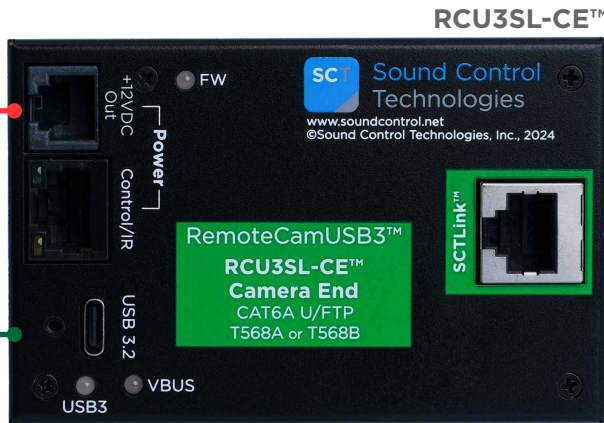

The **RCU3SL-B20™** supports the following camera:  
 • Poly Studio E60

**RCC-M018-0.3M**  
 Locking USB-C to USB-B 3.0

**PPC-022-0.3M**  
 RJ11 to 5.5mm x 2.1mm DC Plug

**SCTLink™ Cable Specs**  
 Integrator-Supplied CAT6A U/FTP Cable  
 T568A or T568B (10m-100m min/max Length)

**WPS-12 30VDC**  
 100-240V 47-63Hz  
 Power Supply

**SCTLink™ Cable**  
 Power, Control & Video

**RCC-M017-1.0M (Included)**  
 Locking USB-C to USB-A 3.0

**RCC-M015-1.0M (Optional)**  
 Locking USB-C to USB-C