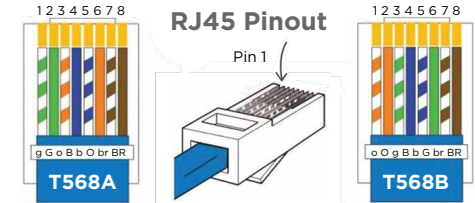

The **RCU3SL-B20™** supports the following camera:  
 • Poly Studio E60

**RCC-M018-0.3M**  
 Locking USB-C to USB-B 3.0

**PPC-022-0.3M**  
 RJ11 to 5.5mm x 2.1mm DC Plug

**SCTLink™ Cable Specs**  
 Integrator-Supplied CAT6A U/FTP Cable  
 T568A or T568B (10m-100m min/max Length)

**WPS-12 30VDC**  
 100-240V 47-63Hz  
 Power Supply

**SCTLink™ Cable**  
 Power, Control & Video

**RCC-M017-1.0M (Included)**  
 Locking USB-C to USB-A 3.0

**RCC-M015-1.0M (Optional)**  
 Locking USB-C to USB-C