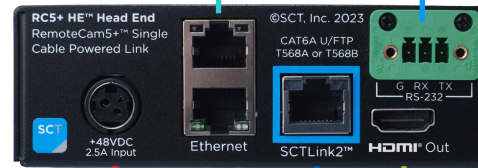

Room Vision Camera

Camera Location

RCC-C002-0.3M
RJ45 to RJ45
UTP Control Cable

RCC-C001-0.3M
HDMI to HDMI
Video Cable

RC5+ CE™

Rack Location

RCC-H002-1.0M

RJ45 to RJ45
UTP Control Cable

Codec EQ, Codec Pro G2, & Room Bar Pro

RCC-M013-1.0M
RS-232 to USB-A Cable
(Sold separately)

RC5+ HE™

WPS-48 48VDC
100-240V 47-63Hz
Power Supply

RCC-H001-1.0M
HDMI to HDMI
Video Cable

SCTLink2™