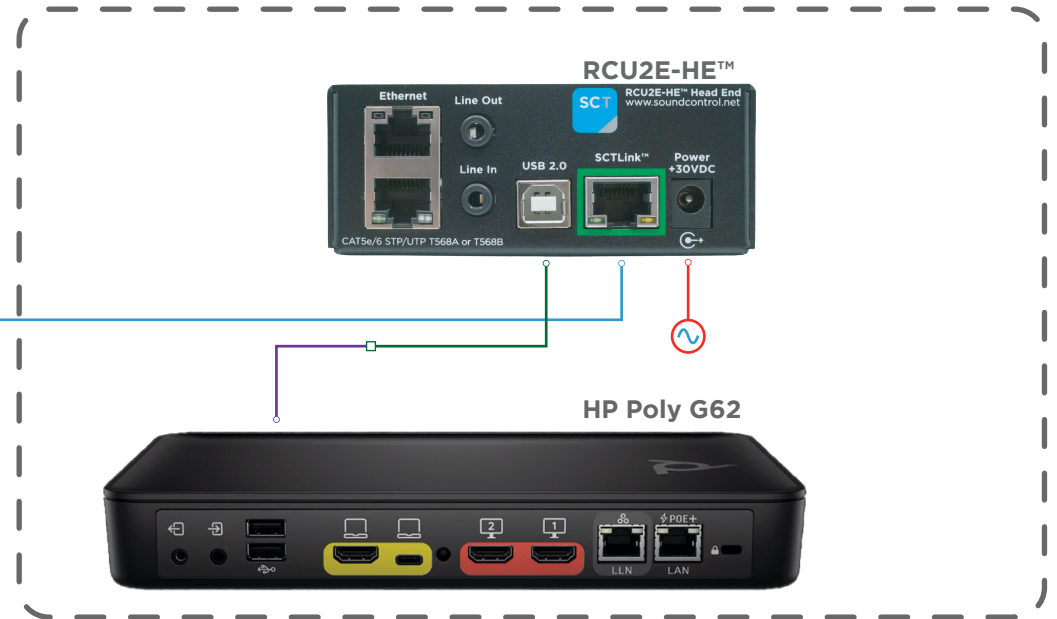

Camera | Display Location

Rack Location

SCT B.O.M.

- RCU2E™
- USB/Ethernet/Power 300' Camera Extension

CABLE LEGEND

- SIGNAL TYPES •
- Power
- SCT Link
- Ethernet
- Ethernet (PoE)
- Video
- USB 2.0
- USB 3.0/3.2