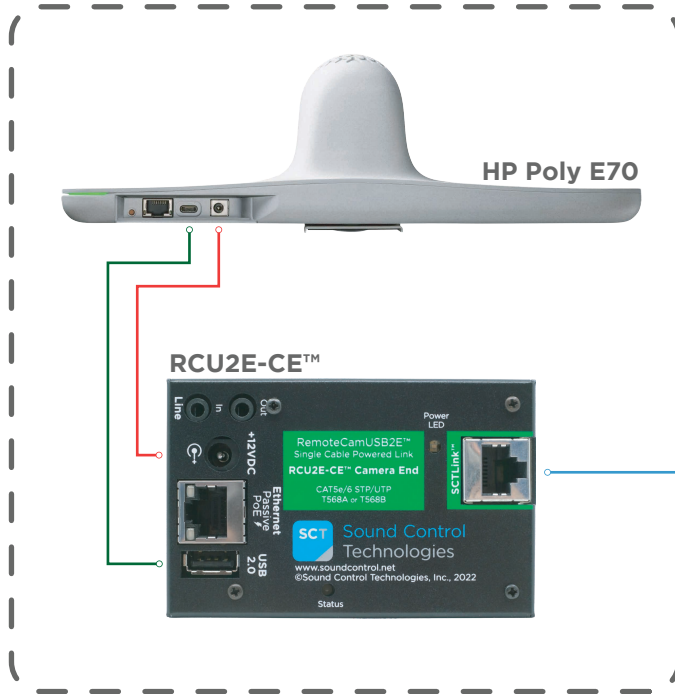

Camera | Display Location

Rack Location

SCT B.O.M.

- RCU2E™
- USB/Ethernet/Power 300' Camera Extension

CABLE LEGEND

- SIGNAL TYPES •
- Power
- SCT Link
- Ethernet
- Ethernet (PoE)
- Video
- USB 2.0
- USB 3.0/3.2

SCT PROVIDES CABLES SPECIFICALLY FOR APPLICATION & DEVICES.