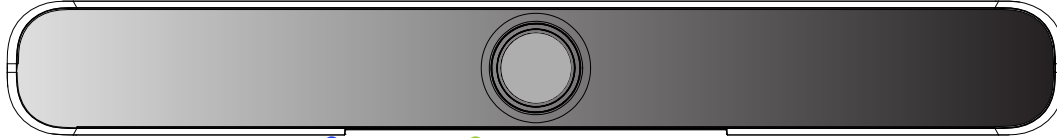

### Video Bar or Codec

**RCC-M005-1.0M**  
USB-A to  
USB-C Cable

**RCC-H001-1.0M**  
HDMI to HDMI Cable

### USB-PDI Back

WPS-USBC-100W  
Power Supply

Also included but not shown:  
RCC-M006-1.0M  
USB-A to Micro-B Cable for  
application shown on oposite page