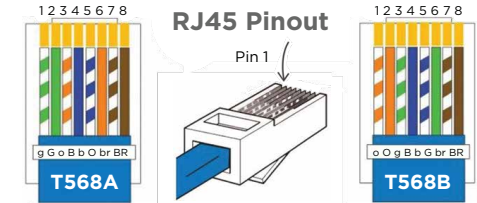

The **RCU3SL-B40™** supports multiple camera models:

- AVer CAM520 Pro, Pro2, & Pro3 (Shown)
- AVer CAM550 & CAM570
- AVer VB130 & VB342 Pro

SCTLink™ Cable Specs

Integrator-Supplied CAT6A U/FTP Cable
T568A or T568B (10m-100m min/max Length)

RCC-M018-0.3M
Locking USB-C to USB-B 3.0

PPC-022-0.3M
RJ11 to 5.5mm x 2.1mm DC Plug

WPS-12 30VDC
100-240V 47-63Hz
Power Supply

SCTLink™ Cable
Power, Control & Video

RCC-M017-1.0M (Included)
Locking USB-C to USB-A 3.0

RCC-M015-1.0M (Optional)
Locking USB-C to USB-C

Room PC

RCC-C005-0.3M
RJ45 to 8-Pin Mini DIN & EIAJ-4 Plug (Unused)