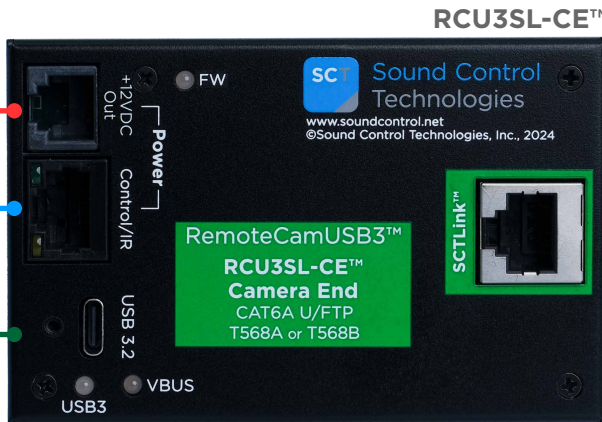

The **RCU3SL-B40™** supports multiple camera models:

- AVer CAM520 Pro, Pro2, & Pro3 (Shown)
- AVer CAM550 & CAM570
- AVer VB130 & VB342 Pro

SCTLink™ Cable Specs

Integrator-Supplied CAT6A U/FTP Cable
T568A or T568B (10m-100m min/max Length)

RCC-M018-0.3M
Locking USB-C to USB-B 3.0

PPC-022-0.3M
RJ11 to 5.5mm x 2.1mm DC Plug

WPS-12 30VDC
100-240V 47-63Hz
Power Supply

SCTLink™ Cable
Power, Control & Video

RCC-M017-1.0M (Included)
Locking USB-C to USB-A 3.0

RCC-M015-1.0M (Optional)
Locking USB-C to USB-C

Room PC

RCC-C005-0.3M
RJ45 to 8-Pin Mini DIN & EIAJ-4 Plug (Unused)