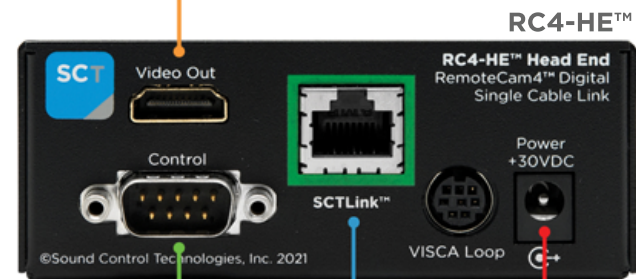

HuddleCamHD SimpliTrack Lite

PCC-022-0.3M
Power Cable

RCC-C005-0.3M
RJ45 Control Cable
to 8-Pin Mini-Din
to EIAJ-4 DC Plus (unused)

RCC-C001-0.3M
HDMI to HDMI
Video Cable

RCC-H001-1.0M
HDMI to HDMI Video Cable

**3rd Party
Control Device**

RCC-H010-2.0M
DB9F to DB9F
RCC-H013-3.0M*
DB9F to 8-Pin Mini-Din
**Purchased Separately
for Sony Joystick Control**

WPS-12 30VDC
100-240V 47-63Hz
Power Supply

SCTLINK™ Cable
Power, Control & Video
The **SCTLINK™** cable must always be a single, point-to-point CAT cable with no couplers or interconnections.

SCTLINK™ Cable Specs
Integrator-Supplied CAT5e/CAT6 STP/UTP Cable
T568A or T568B (10m-100m min/max Length)

Module Dimensions

RC4-CE™: H: 0.93" (23mm) x W: 2.5" (63mm) x D: 3.741" (95mm)

RC4-HE™: H: 1.504" (38mm) x W: 3.813" (96mm) x D: 3.617" (91mm)