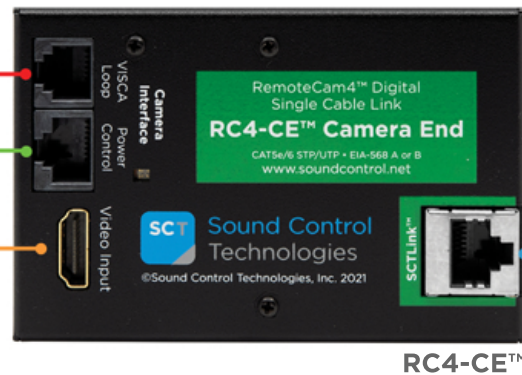

HuddleCamHD SimpliTrack Lite

PCC-022-0.3M
Power Cable

RCC-C005-0.3M
RJ45 Control Cable
to 8-Pin Mini-Din
to EIAJ-4 DC Plus (unused)

RCC-C001-0.3M
HDMI to HDMI
Video Cable

RCC-H001-1.0M
HDMI to HDMI Video Cable

**3rd Party
Control Device**

RCC-H010-2.0M
DB9F to DB9F
RCC-H013-3.0M*
DB9F to 8-Pin Mini-Din
**Purchased Separately
for Sony Joystick Control**

WPS-12 30VDC
100-240V 47-63Hz
Power Supply

SCTLINK™ Cable
Power, Control & Video
The **SCTLINK™** cable must always be a single, point-to-point CAT cable with no couplers or interconnections.

SCTLINK™ Cable Specs
Integrator-Supplied CAT5e/CAT6 STP/UTP Cable
T568A or T568B (10m-100m min/max Length)

Module Dimensions

RC4-CE™: H: 0.93" (23mm) x W: 2.5" (63mm) x D: 3.741" (95mm)

RC4-HE™: H: 1.504" (38mm) x W: 3.813" (96mm) x D: 3.617" (91mm)