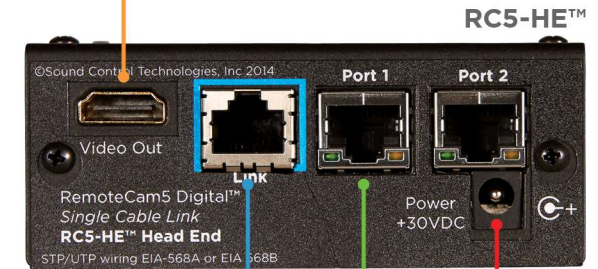

**AVer Cam550,  
CAM520 Pro Advanced,  
CAM520 Pro3, MD120UI,  
MD330U, & MD330UI**

### SCTLink™ Cable Specs

Integrator-Supplied CAT5e/CAT6 STP/UTP Cable  
T568A or T568B (10m-100m min/max Length)

HDMI/DVI  
Device

**RCC-H001-1.0M**  
HDMI to HDMI  
Video Cable

**RC5-CE™**

### SCTLink™ Cable

Power, Control & Video

The **SCTLink™** cable must always be a single, point-to-point CAT cable with no couplers or interconnections.

**RCC-C001-0.3M**  
HDMI to HDMI Video Cable

**PPC-003-0.4M**  
Power Cable

### Module Dimensions

**RC5-CE™: H: 0.93" (23mm) x W: 2.5" (63mm) x D: 3.741" (95mm)**

**RC5-HE™: H: 1.504" (38mm) x W: 3.813" (96mm) x D: 3.617" (91mm)**