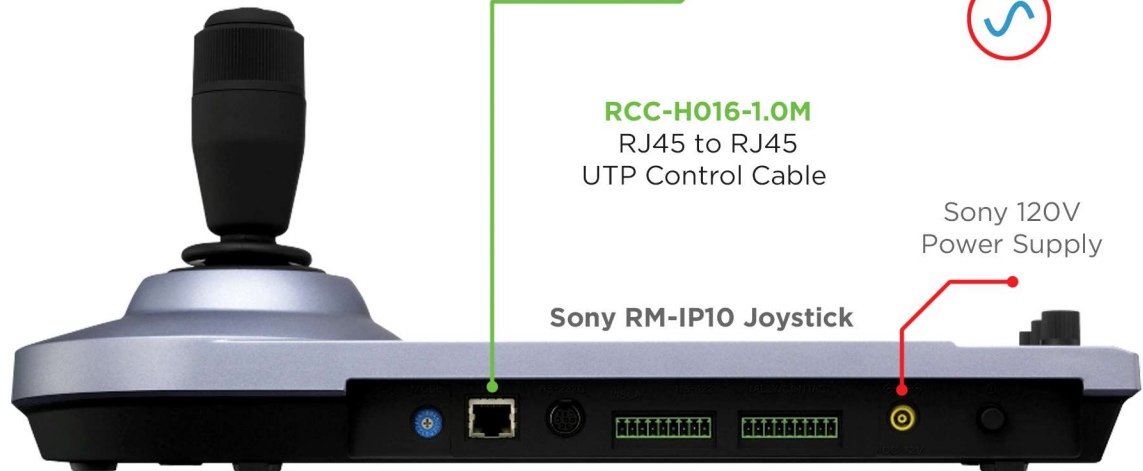

### SCTLink™ Cable Specs

Integrator-Supplied CAT5e/CAT6 STP/UTP Cable  
T568A or T568B (10m-100m min/max Length)

HDMI/DVI  
Device

**RCC-H001-1.0M**  
HDMI to HDMI  
Video Cable

**RC5-CE™**

### SCTLink™ Cable

Power, Control & Video

The **SCTLink™** cable must always be a single, point-to-point CAT cable with no couplers or interconnections.

**RCC-C001-0.3M**  
HDMI to HDMI Video Cable

**PPC-003-0.4M**  
Power Cable

**RCC-C002-0.3M**  
RJ45 to RJ45 UTP Control Cable

**WPS-12 30VDC**  
100-240V 47-63Hz  
Power Supply

**RCC-H016-1.0M**  
RJ45 to RJ45  
UTP Control Cable

Sony 120V  
Power Supply

Sony RM-IP10 Joystick

### Module Dimensions

**RC5-CE™: H: 0.93" (23mm) x W: 2.5" (63mm) x D: 3.741" (95mm)**

**RC5-HE™: H: 1.504" (38mm) x W: 3.813" (96mm) x D: 3.617" (91mm)**