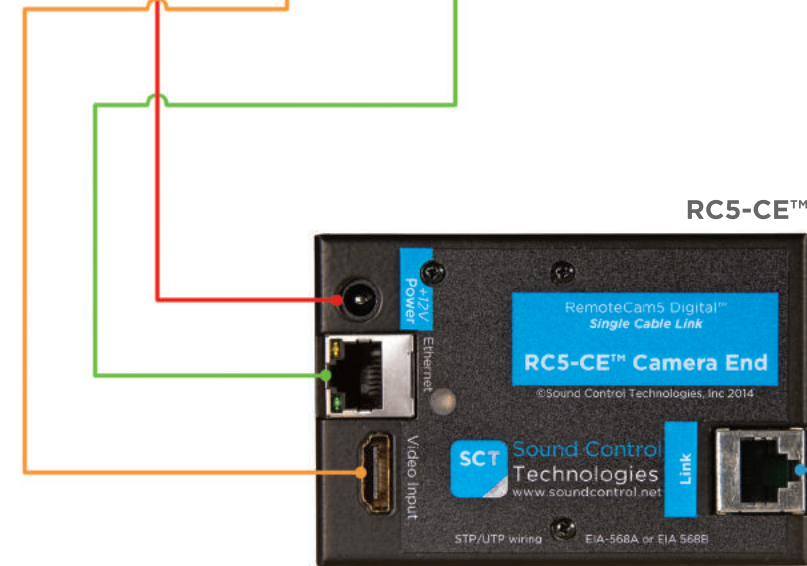

Barco ClickShare CS-100, CSE-200, CX-50, CX-20 & CX-30

SCTLink™ Cable Specs

Integrator-Supplied CAT5e/CAT6 STP/UTP Cable
T568A or T568B (10m-100m min/max Length)

RC5-CE™

RCC-C001-0.3M
HDMI to HDMI Video Cable

PPC-001-0.3M
Power Cable

RCC-C002-0.3M
RJ45 to RJ45 UTP Control Cable

SCTLink™ Cable
Power, Control & Video
The **SCTLink™** cable must always be a single, point-to-point CAT cable with no couplers or interconnections.

RCC-H016-1.0M
RJ45 to RJ45
UTP Control Cable

RCC-H001-1.0M
HDMI to HDMI
Video Cable

WPS-12 30VDC
100-240V 47-63Hz
Power Supply

Module Dimensions

RC5-CE™: H: 0.93" (23mm) x W: 2.5" (63mm) x D: 3.741" (95mm)

RC5-HE™: H: 1.504" (38mm) x W: 3.813" (96mm) x D: 3.617" (91mm)