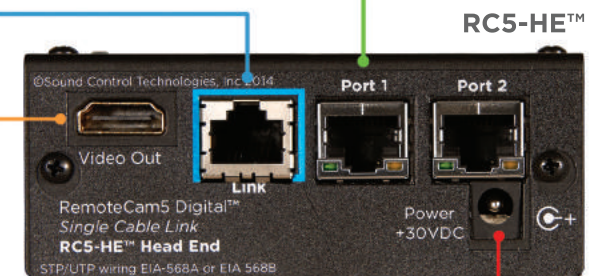

Barco ClickShare CS-100, CSE-200, CX-50, CX-20 & CX-30

SCTLink™ Cable Specs

Integrator-Supplied CAT5e/CAT6 STP/UTP Cable
T568A or T568B (10m-100m min/max Length)

RC5-CE™

RCC-C001-0.3M
HDMI to HDMI Video Cable

PPC-001-0.3M
Power Cable

RCC-C002-0.3M
RJ45 to RJ45 UTP Control Cable

SCTLink™ Cable
Power, Control & Video
The **SCTLink™** cable must always be a single, point-to-point CAT cable with no couplers or interconnections.

RCC-H016-1.0M
RJ45 to RJ45
UTP Control Cable

RCC-H001-1.0M
HDMI to HDMI
Video Cable

WPS-12 30VDC
100-240V 47-63Hz
Power Supply

Module Dimensions

RC5-CE™: H: 0.93" (23mm) x W: 2.5" (63mm) x D: 3.741" (95mm)

RC5-HE™: H: 1.504" (38mm) x W: 3.813" (96mm) x D: 3.617" (91mm)