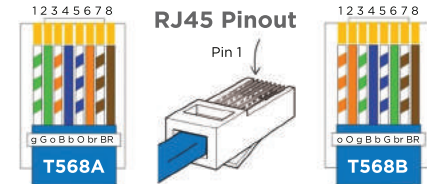

Barco ClickShare CS-100, CSE-200, CX-50, CX-20 & CX-30

SCTLink™ Cable Specs

Integrator-Supplied CAT5e/CAT6 STP/UTP Cable
T568A or T568B (10m-100m min/max Length)

RC5-CE™

RCC-C001-0.3M
HDMI to HDMI Video Cable

PPC-001-0.3M
Power Cable

RCC-C002-0.3M
RJ45 to RJ45 UTP Control Cable

SCTLink™ Cable
Power, Control & Video
The **SCTLink™** cable must always be a single, point-to-point CAT cable with no couplers or interconnections.

RCC-H016-1.0M
RJ45 to RJ45
UTP Control Cable

RCC-H001-1.0M
HDMI to HDMI
Video Cable

WPS-12 30VDC
100-240V 47-63Hz
Power Supply

Module Dimensions

RC5-CE™: H: 0.93" (23mm) x W: 2.5" (63mm) x D: 3.741" (95mm)

RC5-HE™: H: 1.504" (38mm) x W: 3.813" (96mm) x D: 3.617" (91mm)