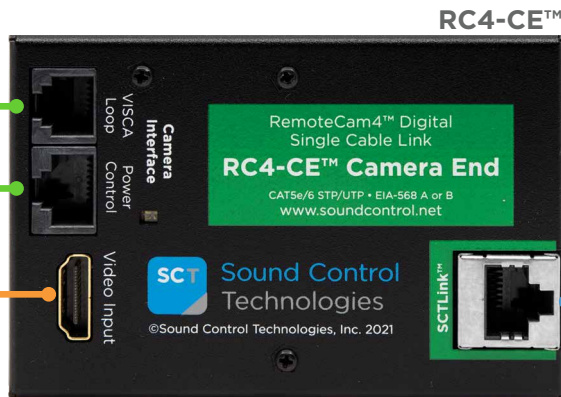

Panasonic
AW-HE20, AW-UE20, AW-HE38H
AW-HN38H, AW-HE42, AW-UE70, AW-UN70

RCC-C006-0.4M
 8-Pin to RJ11
 VISCA Out Cable
 * Connect for Multiple
 Cameras Only *

RCC-C001-1.0M
 HDMI Video Cable

RCC-C008-0.5M
 RJ45 Y-Cable
 to 8-Pin Mini-Din
 to 6.5x3.0mm DC Plug

Module Dimensions

RC4-CE™: H: 0.93" (23mm) x W: 2.5" (63mm) x D: 3.741" (95mm)
RC-SDA4+HE™: H: 1.28" (33mm) x W: 9.47" (241m) x D: 4.88" (124mm)

The **SCTLink™** cable must always be a single, point-to-point CAT cable with no couplers or interconnections.

SCTLink™ Cable Specs

Integrator-Supplied CAT5e/CAT6 STP/UTP Cable
 T568A or T568B (10m-100m min/max Length)