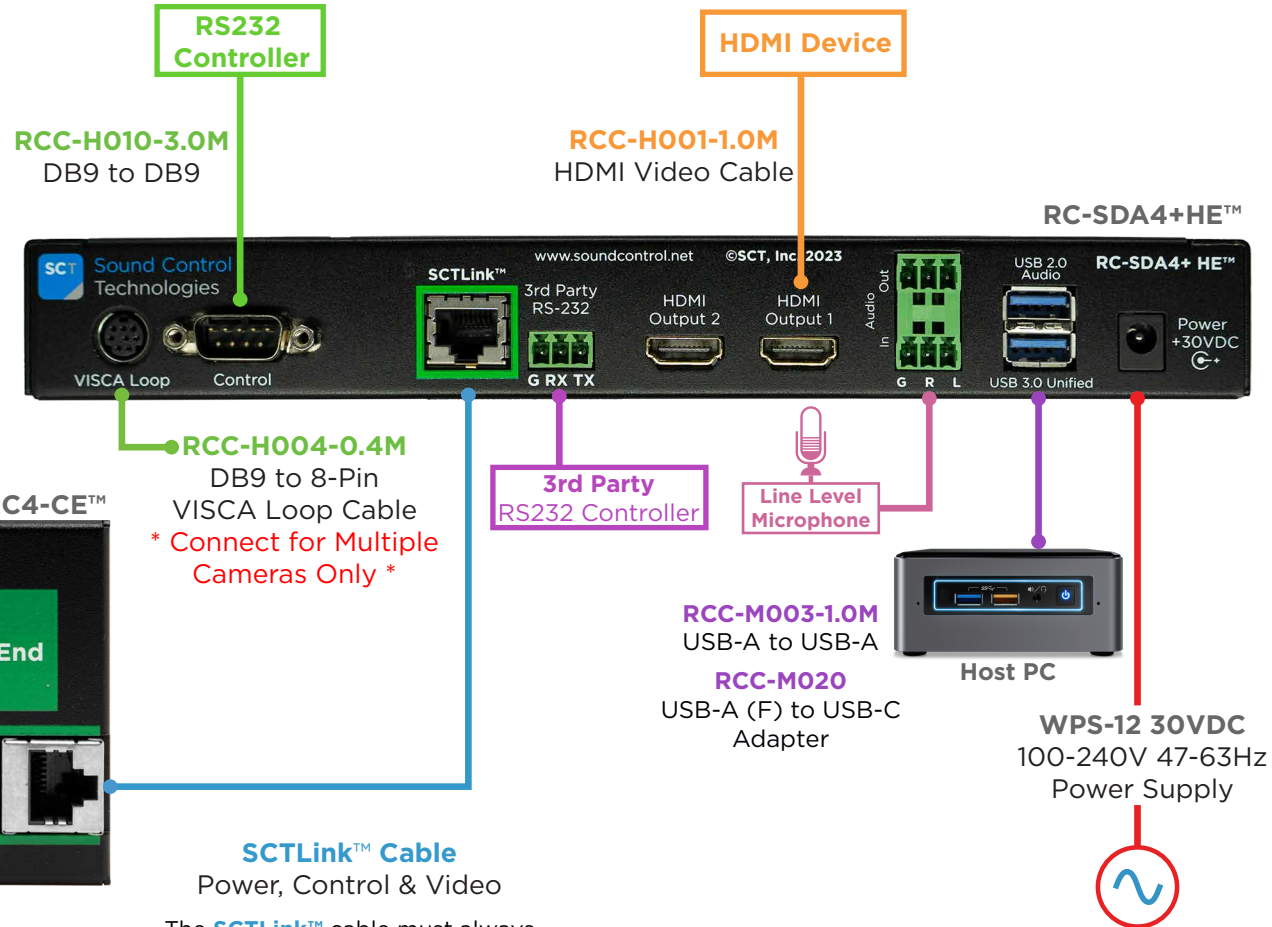

Panasonic
AW-HE20, AW-UE20, AW-HE38H
AW-HN38H, AW-HE42, AW-UE70, AW-UN70

RCC-C006-0.4M
 8-Pin to RJ11
 VISCA Out Cable
 * Connect for Multiple
 Cameras Only *

RCC-C001-1.0M
 HDMI Video Cable

RCC-C008-0.5M
 RJ45 Y-Cable
 to 8-Pin Mini-Din
 to 6.5x3.0mm DC Plug

Module Dimensions

RC4-CE™: H: 0.93" (23mm) x W: 2.5" (63mm) x D: 3.741" (95mm)
RC-SDA4+HE™: H: 1.28" (33mm) x W: 9.47" (241m) x D: 4.88" (124mm)

The **SCTLink™** cable must always be a single, point-to-point CAT cable with no couplers or interconnections.

SCTLink™ Cable Specs

Integrator-Supplied CAT5e/CAT6 STP/UTP Cable
 T568A or T568B (10m-100m min/max Length)