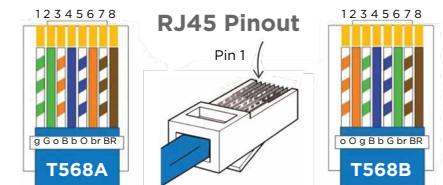

Cisco Precision 60

PPC-003-0.4M
DC Power Cable

RCC-C002-0.3M
RJ45 to RJ45
UTP Control Cable

RCC-C001-0.4M
HDMI to HDMI
Video Cable

Cisco Codec Plus, Codec Pro & Codec EQ

RCC-H016-1.0M
RJ45 to RJ45
UTP Control Cable

RCC-H001-1.0M
HDMI Video Cable

Dealer Supplied

3rd Party
RS232 Controller

RCC-M003-1.0M
USB-A to USB-A
RCC-M020
USB-A (F) to USB-C
Adapter

Host PC

WPS-12 30VDC
100-240V 47-63Hz
Power Supply

SCTLink™ Cable
Power, Control & Video

The **SCTLink™** cable must always be a single, point-to-point CAT cable with no couplers or interconnections.

SCTLink™ Cable Specs

Integrator-Supplied CAT5e/CAT6 STP/UTP Cable
T568A or T568B (10m-100m min/max Length)

Module Dimensions

RC5-CE™: H: 0.93" (23mm) x W: 2.5" (63mm) x D: 3.741" (95mm)

RC-SDA5+HE™: H: 1.28" (33mm) x W: 9.47" (241m) x D: 4.88" (124mm)