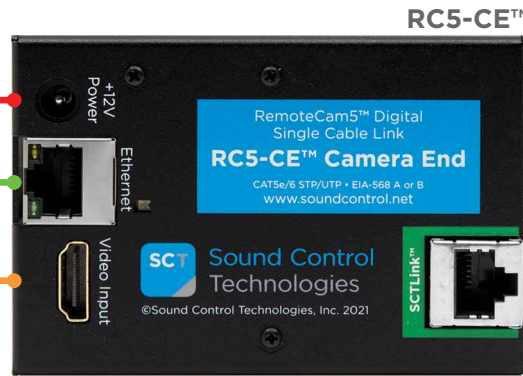

Cisco Precision 60

PPC-003-0.4M
DC Power Cable

RCC-C002-0.3M
RJ45 to RJ45
UTP Control Cable

RCC-C001-0.4M
HDMI to HDMI
Video Cable

Cisco Codec Plus, Codec Pro & Codec EQ

RCC-H016-1.0M
RJ45 to RJ45
UTP Control Cable

RCC-H001-1.0M
HDMI Video Cable

Dealer Supplied

3rd Party
RS232 Controller

RCC-M003-1.0M
USB-A to USB-A
RCC-M020
USB-A (F) to USB-C
Adapter

Host PC

WPS-12 30VDC
100-240V 47-63Hz
Power Supply

SCTLink™ Cable
Power, Control & Video

The **SCTLink™** cable must always be a single, point-to-point CAT cable with no couplers or interconnections.

SCTLink™ Cable Specs

Integrator-Supplied CAT5e/CAT6 STP/UTP Cable
T568A or T568B (10m-100m min/max Length)

Module Dimensions

RC5-CE™: H: 0.93" (23mm) x W: 2.5" (63mm) x D: 3.741" (95mm)

RC-SDA5+HE™: H: 1.28" (33mm) x W: 9.47" (241m) x D: 4.88" (124mm)