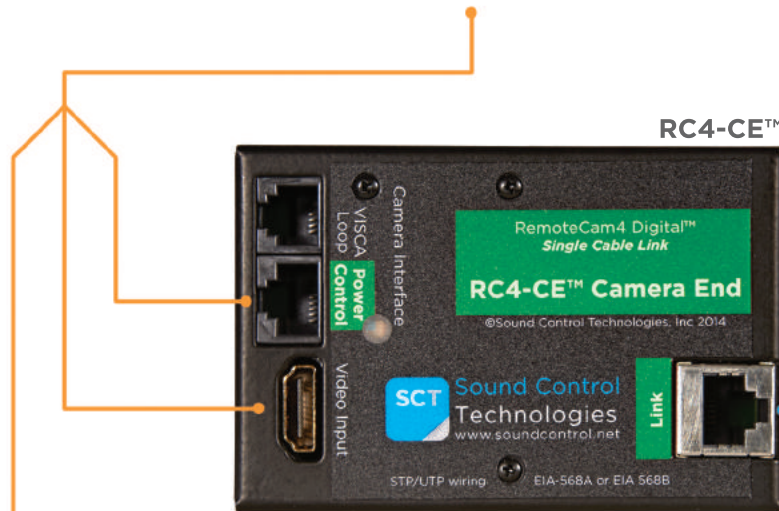

Poly EagleEye Cube HDCI & EagleEye Acoustic Camera

RCC-C038-0.3M

- 60-Pin Female to
- RJ45 Camera Control
 - HDMI Video Input
 - 3.5mm Male Stereo Audio*

Poly HDCI Cable

SCTLink™ Cable Specs

Integrator-Supplied CAT5e/CAT6 STP/UTP Cable T568A or T568B (10m-100m min/max Length)

SCTLink™ Cable

Power, Control & Video

The **SCTLink™** cable must always be a single, point-to-point CAT cable with no couplers or interconnections.

WPS-12 30VDC
100-240V 47-63Hz
Power Supply

*The integrator is responsible for establishing an audio connection back to the codec.

RCC-H038-1.0M

- 60-Pin Male to
- Camera Control w/IR
 - HDMI Video Input
 - 3.5mm Male Stereo Audio*

*The integrator is responsible for establishing an audio connection from the camera.

Poly RPG300, RPG500, RPG700 & RPG7500

Module Dimensions

RC4-CE™: H: 0.93" (23mm) x W: 2.5" (63mm) x D: 3.741" (95mm)
RC4-HE™: H: 1.504" (38mm) x W: 3.813" (96mm) x D: 3.617" (91mm)