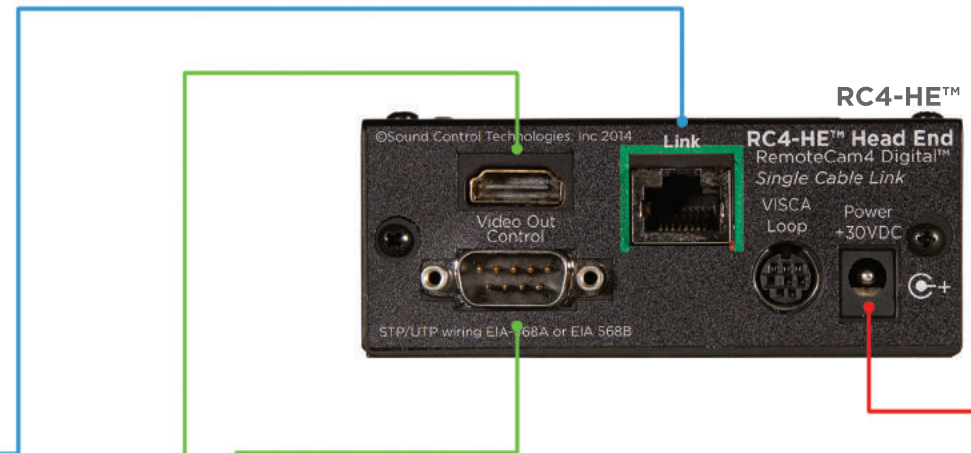

Poly EagleEye Cube HDCI & EagleEye Acoustic Camera

RCC-C038-0.3M

- 60-Pin Female to
- RJ45 Camera Control
 - HDMI Video Input
 - 3.5mm Male Stereo Audio*

Poly HDCI Cable

SCTLink™ Cable Specs

Integrator-Supplied CAT5e/CAT6 STP/UTP Cable T568A or T568B (10m-100m min/max Length)

SCTLink™ Cable

Power, Control & Video

The **SCTLink™** cable must always be a single, point-to-point CAT cable with no couplers or interconnections.

WPS-12 30VDC
100-240V 47-63Hz
Power Supply

*The integrator is responsible for establishing an audio connection back to the codec.

RCC-H038-1.0M

- 60-Pin Male to
- Camera Control w/IR
 - HDMI Video Input
 - 3.5mm Male Stereo Audio*

*The integrator is responsible for establishing an audio connection from the camera.

Poly RPG300, RPG500, RPG700 & RPG7500

Module Dimensions

RC4-CE™: H: 0.93" (23mm) x W: 2.5" (63mm) x D: 3.741" (95mm)
RC4-HE™: H: 1.504" (38mm) x W: 3.813" (96mm) x D: 3.617" (91mm)