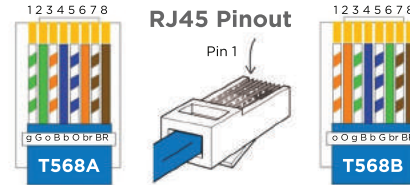

Poly EagleEye Cube HDCI & EagleEye Acoustic Camera

RCC-C038-0.3M

- 60-Pin Female to
- RJ45 Camera Control
 - HDMI Video Input
 - 3.5mm Male Stereo Audio*

Poly HDCI Cable

SCTLink™ Cable Specs

Integrator-Supplied CAT5e/CAT6 STP/UTP Cable T568A or T568B (10m-100m min/max Length)

SCTLink™ Cable

Power, Control & Video

The **SCTLink™** cable must always be a single, point-to-point CAT cable with no couplers or interconnections.

WPS-12 30VDC
100-240V 47-63Hz
Power Supply

*The integrator is responsible for establishing an audio connection back to the codec.

RCC-H038-1.0M

- 60-Pin Male to
- Camera Control w/IR
 - HDMI Video Input
 - 3.5mm Male Stereo Audio*

*The integrator is responsible for establishing an audio connection from the camera.

Poly RPG300, RPG500, RPG700 & RPG7500

Module Dimensions

RC4-CE™: H: 0.93" (23mm) x W: 2.5" (63mm) x D: 3.741" (95mm)
RC4-HE™: H: 1.504" (38mm) x W: 3.813" (96mm) x D: 3.617" (91mm)