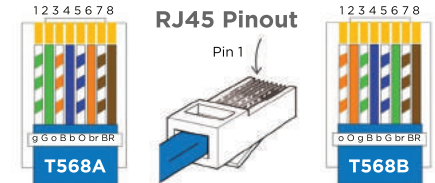

**Poly EagleEye IV with Producer**

\*Polycom Provided Cable

**SCTLink™ Cable Specs**  
Integrator-Supplied CAT5e/CAT6 STP/UTP Cable T568A or T568B (10m-100m min/max Length)

**SCTLink™ Cable**

Power, Control & Video

The **SCTLink™** cable must always be a single, point-to-point CAT cable with no couplers or interconnections.

**WPS-12 30VDC**  
100-240V 47-63Hz  
Power Supply

**RCC-C029-0.3M**  
Power Cable for Producer Module

**RC4-CE™**

**RCC-C031-0.3M**  
HDCI Y Cable to HDMI/RJ45

**RCC-H030-1.0M**  
HDCI Y Cable to HDMI/DB9

**RC4-HE™**

**Module Dimensions**

**RC4-CE™:** H: 0.93" (23mm) x W: 2.5" (63mm) x D: 3.741" (95mm)

**RC4-HE™:** H: 1.504" (38mm) x W: 3.813" (96mm) x D: 3.617" (91mm)