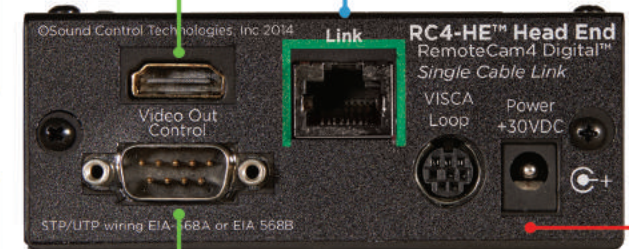

**Poly EagleEye IV with Producer**

\*Polycom Provided Cable

**SCTLink™ Cable Specs**  
Integrator-Supplied CAT5e/CAT6 STP/UTP Cable T568A or T568B (10m-100m min/max Length)

**SCTLink™ Cable**

Power, Control & Video

The **SCTLink™** cable must always be a single, point-to-point CAT cable with no couplers or interconnections.

**WPS-12 30VDC**  
100-240V 47-63Hz  
Power Supply

**RCC-C029-0.3M**  
Power Cable for Producer Module

**RC4-CE™**

**RCC-C031-0.3M**  
HDCI Y Cable to HDMI/RJ45

**RCC-H030-1.0M**  
HDCI Y Cable to HDMI/DB9

**RC4-HE™**

**Module Dimensions**

**RC4-CE™:** H: 0.93" (23mm) x W: 2.5" (63mm) x D: 3.741" (95mm)

**RC4-HE™:** H: 1.504" (38mm) x W: 3.813" (96mm) x D: 3.617" (91mm)