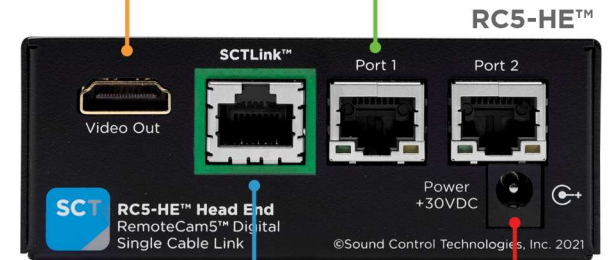

Crestron 1Beyond IV-CAMPTZ-12 & IV-CAMPTZ-20

RCC-C001-0.3M

HDMI to HDMI Video Cable

RCC-C002-0.3M

RJ45 to RJ45 Control Cable

PPC-003-0.3M

DC Power Cable

RCC-H001-1.0M

HDMI to HDMI Video Cable

RCC-H016-1.0M

RJ45 to RJ45 Control Cable

**3rd Party UTP
Control Device**

SCTLINK™ Cable

Power, Control & Video

The **SCTLINK™** cable must always be a single, point-to-point CAT cable with no couplers or interconnections.

SCTLINK™ Cable Specs

Integrator-Supplied CAT5e/CAT6 STP/UTP Cable
T568A or T568B (10m-100m min/max Length)

WPS-12 30VDC
100-240V 47-63Hz
Power Supply

Module Dimensions

RC5-CE™: H: 0.93" (23mm) x W: 2.5" (63mm) x D: 3.741" (95mm)

RC5-HE™: H: 1.504" (38mm) x W: 3.813" (96mm) x D: 3.617" (91mm)