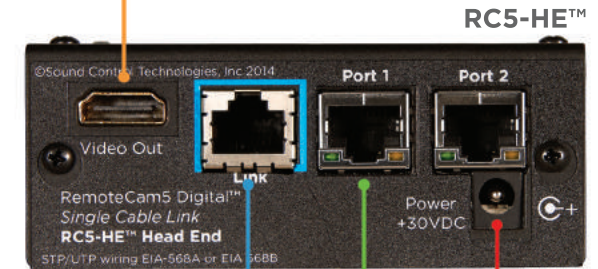

Aver Cam520 PRO Advanced

SCTLink™ Cable Specs

Integrator-Supplied CAT5e/CAT6 STP/UTP Cable T568A or T568B (10m-100m min/max Length)

RCC-H001-1.0M
HDMI to HDMI Video Cable

RC5-HE™

RC5-CE™

SCTLink™ Cable

Power, Control & Video

The **SCTLink™** cable must always be a single, point-to-point CAT cable with no couplers or interconnections.

RCC-C001-0.3M
HDMI to HDMI Video Cable

PPC-003-0.4M
Power Cable

RCC-C002-0.3M
RJ45 to RJ45 UTP Control Cable

WPS-12 30VDC
100-240V 47-63Hz
Power Supply

RCC-H016-1.0M
RJ45 to RJ45
UTP Control Cable

Sony 120V
Power Supply

Sony RM-IP10 Joystick

Module Dimensions

RC5-CE™: H: 0.93" (23mm) x W: 2.5" (63mm) x D: 3.741" (95mm)

RC5-HE™: H: 1.504" (38mm) x W: 3.813" (96mm) x D: 3.617" (91mm)