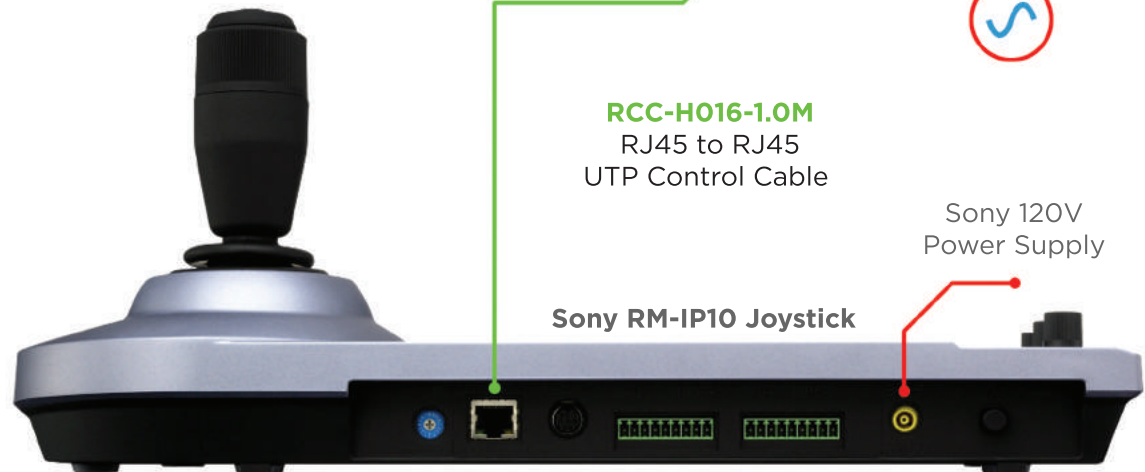

Aver Cam520 PRO Advanced

SCTLink™ Cable Specs

Integrator-Supplied CAT5e/CAT6 STP/UTP Cable T568A or T568B (10m-100m min/max Length)

RCC-H001-1.0M
HDMI to HDMI Video Cable

RC5-HE™

RC5-CE™

SCTLink™ Cable

Power, Control & Video

The **SCTLink™** cable must always be a single, point-to-point CAT cable with no couplers or interconnections.

RCC-C001-0.3M
HDMI to HDMI Video Cable

PPC-003-0.4M
Power Cable

RCC-C002-0.3M
RJ45 to RJ45 UTP Control Cable

WPS-12 30VDC
100-240V 47-63Hz
Power Supply

RCC-H016-1.0M
RJ45 to RJ45
UTP Control Cable

Sony 120V
Power Supply

Sony RM-IP10 Joystick

Module Dimensions

RC5-CE™: H: 0.93" (23mm) x W: 2.5" (63mm) x D: 3.741" (95mm)

RC5-HE™: H: 1.504" (38mm) x W: 3.813" (96mm) x D: 3.617" (91mm)