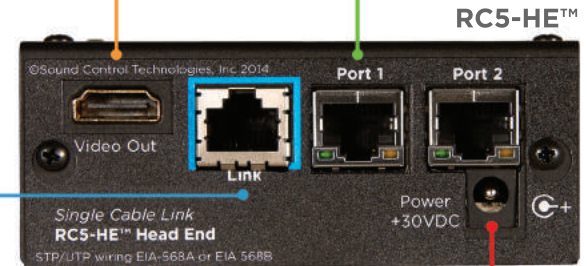

ClearOne Unite 200

**PPC-004-0.4M**  
DC Power Cable

**RCC-H001-1.0M**  
HDMI to HDMI  
Video Cable

**RCC-H016-1.0M**  
RJ45 to RJ45  
UTP Control Cable

**SCTLink™ Cable**  
Power, Control & Video

The **SCTLink™** cable must always be a single, point-to-point CAT cable with no couplers or interconnections.

### SCTLink™ Cable Specs

Integrator-Supplied CAT5e/CAT6 STP/UTP Cable  
T568A or T568B (10m-100m min/max Length)

**WPS-12 30VDC**  
100-240V 47-63Hz  
Power Supply

**RCC-C001-0.3M**  
HDMI to HDMI  
Video Cable

**RCC-C002-0.4M**  
RJ45 to RJ45  
UTP Control Cable

### Module Dimensions

**RC5-CE™:** H: 0.93" (23mm) x W: 2.5" (63mm) x D: 3.741" (95mm)

**RC5-HE™:** H: 1.504" (38mm) x W: 3.813" (96mm) x D: 3.617" (91mm)