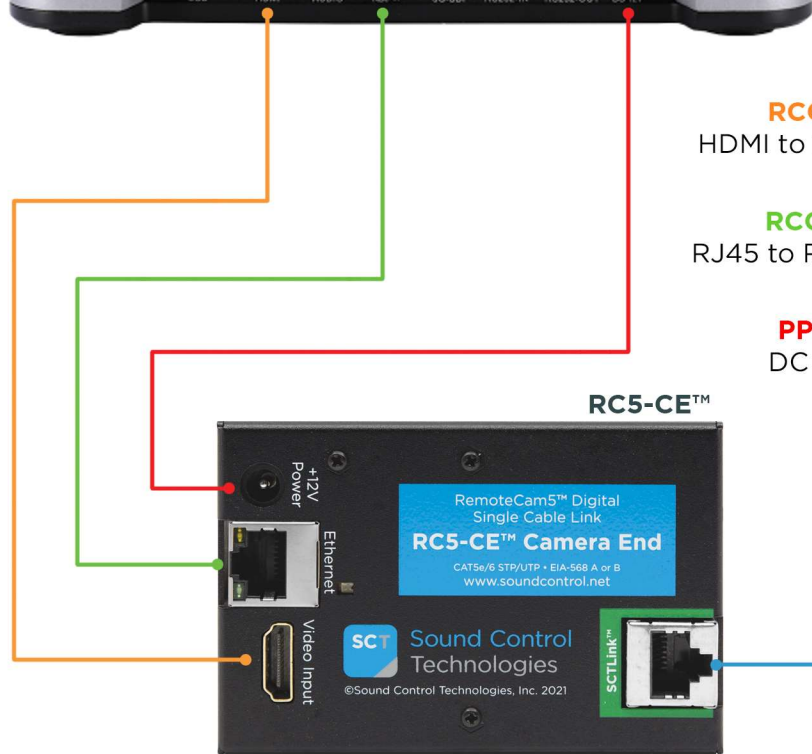

HuddleCamHD SimpliTrack Lite

**RCC-C001-0.3M**

HDMI to HDMI Video Cable

**RCC-C002-0.3M**

RJ45 to RJ45 Control Cable

**PPC-022-0.3M**

DC Power Cable

**RCC-H001-1.0M**  
HDMI to HDMI Video Cable

**RCC-C016-1.0M**  
RJ45 to RJ45 Control Cable

### SCTLINK™ Cable

Power, Control & Video

The SCTLINK™ cable must always be a single, point-to-point CAT cable with no couplers or interconnections.

### SCTLINK™ Cable Specs

Integrator-Supplied CAT5e/CAT6 STP/UTP Cable  
T568A or T568B (10m-100m min/max Length)

**WPS-12 30VDC**  
100-240V 47-63Hz  
Power Supply