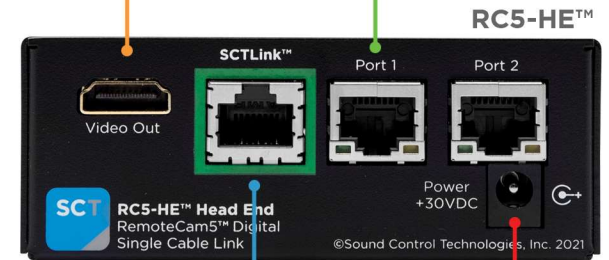

HuddleCamHD SimpliTrack Lite

**RCC-C001-0.3M**

HDMI to HDMI Video Cable

**RCC-C002-0.3M**

RJ45 to RJ45 Control Cable

**PPC-022-0.3M**

DC Power Cable

**RCC-H001-1.0M**  
HDMI to HDMI Video Cable

**RCC-C016-1.0M**  
RJ45 to RJ45 Control Cable

### SCTLINK™ Cable

Power, Control & Video

The SCTLINK™ cable must always be a single, point-to-point CAT cable with no couplers or interconnections.

### Module Dimensions

**RC5-CE™:** H: 0.93" (23mm) x W: 2.5" (63mm) x D: 3.741" (95mm)

**RC5-HE™:** H: 1.504" (38mm) x W: 3.813" (96mm) x D: 3.617" (91mm)