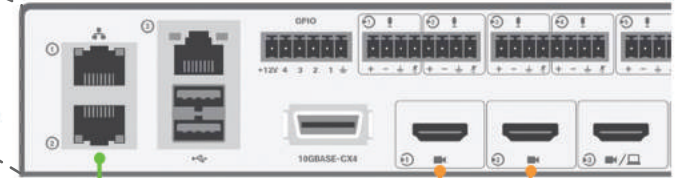

Cisco SX80, Codec Pro & Codec Plus

Cisco Precision 60

[2] **RCC-H001-1.0M**
HDMI to HDMI Video Cables

[2] **RCC-H016-1.0M**
RJ45 to RJ45 UTP Control Cables

RCC-C001-0.3M
HDMI to HDMI
Video Cable

RCC-C002-0.3M
RJ45 to RJ45
UTP Control Cable

PPC-003-0.4M
Power Cable

Module Dimensions

RC5-CE™: H: 0.93" (23mm) x W: 2.5" (63mm) x D: 3.741" (95mm)

RC5-HE™: H: 1.504" (38mm) x W: 3.813" (96mm) x D: 3.617" (91mm)

SCTLink™ Cable
Power, Control & Video

The **SCTLink™** cable must always be a single, point-to-point CAT cable with no couplers or interconnections.

SCTLink™ Cable Specs

Integrator-Supplied CAT5e/CAT6 STP/UTP Cable
T568A or T568B (10m-100m min/max Length)