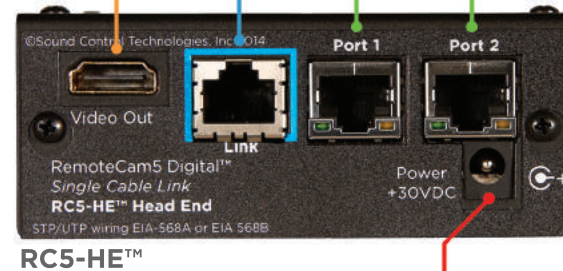

Cisco SX80, Codec Pro & Codec Plus

Cisco Precision 60

[2] **RCC-H001-1.0M**
HDMI to HDMI Video Cables

[2] **RCC-H016-1.0M**
RJ45 to RJ45 UTP Control Cables

RCC-C001-0.3M
HDMI to HDMI
Video Cable

RCC-C002-0.3M
RJ45 to RJ45
UTP Control Cable

PPC-003-0.4M
Power Cable

Module Dimensions

RC5-CE™: H: 0.93" (23mm) x W: 2.5" (63mm) x D: 3.741" (95mm)

RC5-HE™: H: 1.504" (38mm) x W: 3.813" (96mm) x D: 3.617" (91mm)

SCTLink™ Cable
Power, Control & Video

The **SCTLink™** cable must always be a single, point-to-point CAT cable with no couplers or interconnections.

SCTLink™ Cable Specs

Integrator-Supplied CAT5e/CAT6 STP/UTP Cable
T568A or T568B (10m-100m min/max Length)