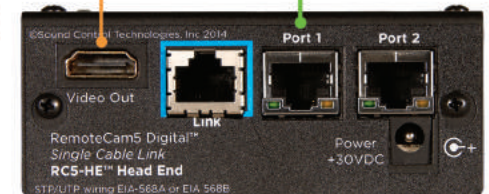

2nd Camera Deployment