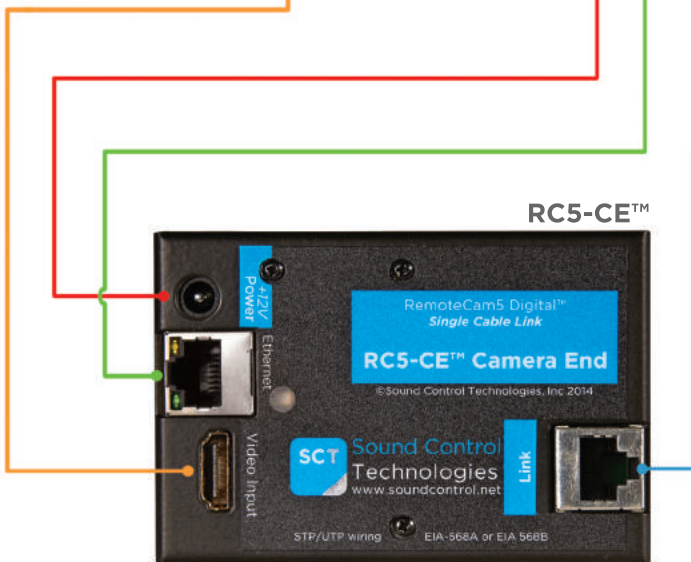

Cisco SX80, Codec Pro & Codec Plus

Cisco Precision 60

[2] **RCC-H001-1.0M**
HDMI to HDMI Video Cables

[2] **RCC-H016-1.0M**
RJ45 to RJ45 UTP Control Cables

RCC-C001-0.3M
HDMI to HDMI
Video Cable

RCC-C002-0.3M
RJ45 to RJ45
UTP Control Cable

PPC-003-0.4M
Power Cable

Module Dimensions

RC5-CE™: H: 0.93" (23mm) x W: 2.5" (63mm) x D: 3.741" (95mm)

RC5-HE™: H: 1.504" (38mm) x W: 3.813" (96mm) x D: 3.617" (91mm)

SCTLink™ Cable
Power, Control & Video

The **SCTLink™** cable must always be a single, point-to-point CAT cable with no couplers or interconnections.

SCTLink™ Cable Specs

Integrator-Supplied CAT5e/CAT6 STP/UTP Cable
T568A or T568B (10m-100m min/max Length)

WPS-12 30VDC
100-240V 47-63Hz
Power Supply

2nd Camera Deployment