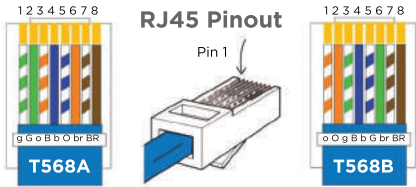

The **RC5-UNI™** supports multiple camera models:

- Sony SRG-120DH
- Sony SRG-300H
- Sony SRG-360SHE
- Sony SRG-X120
- Sony BRC-X400

SCTLink™ Cable Specs

Integrator-Supplied CAT5e/CAT6 STP/UTP Cable
T568A or T568B (10m-100m min/max Length)

SCTLink™ Cable
Power, Control & Video
The **SCTLink™** cable must always be a single, point-to-point CAT cable with no couplers or interconnections.

WPS-12 30VDC
100-240V 47-63Hz
Power Supply

RCC-C001-0.3M
HDMI to HDMI Video Cable

RCC-C002-0.3M
RJ45 to RJ45 UTP Control Cable

PPC-004-0.4M
Power Cable

RCC-H001-1.0M
HDMI to HDMI
Video Cable

RCC-H016-1.0M
RJ45 to RJ45
UTP Control Cable

Module Dimensions

RC5-CE™: H: 0.93" (23mm) x W: 2.5" (63mm) x D: 3.741" (95mm)
RC5-HE™: H: 1.504" (38mm) x W: 3.813" (96mm) x D: 3.617" (91mm)