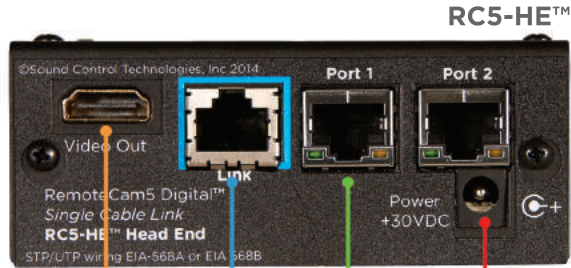

The **RC5-UNI™** supports multiple camera models:

- Sony SRG-120DH
- Sony SRG-300H
- Sony SRG-360SHE
- Sony SRG-X120
- Sony BRC-X400

SCTLink™ Cable Specs

Integrator-Supplied CAT5e/CAT6 STP/UTP Cable
T568A or T568B (10m-100m min/max Length)

SCTLink™ Cable
Power, Control & Video
The **SCTLink™** cable must always be a single, point-to-point CAT cable with no couplers or interconnections.

WPS-12 30VDC
100-240V 47-63Hz
Power Supply

RCC-C001-0.3M
HDMI to HDMI Video Cable

RCC-C002-0.3M
RJ45 to RJ45 UTP Control Cable

PPC-004-0.4M
Power Cable

RCC-H001-1.0M
HDMI to HDMI
Video Cable

RCC-H016-1.0M
RJ45 to RJ45
UTP Control Cable

Module Dimensions

RC5-CE™: H: 0.93" (23mm) x W: 2.5" (63mm) x D: 3.741" (95mm)
RC5-HE™: H: 1.504" (38mm) x W: 3.813" (96mm) x D: 3.617" (91mm)