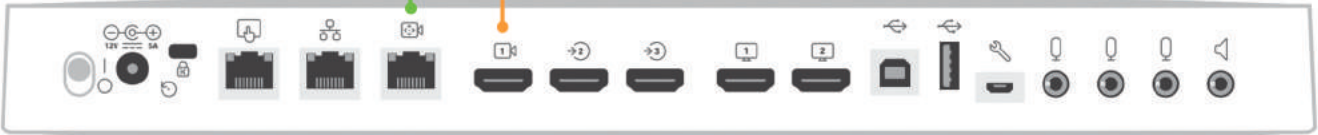

The **RC5-UNI™** supports multiple camera models:

- Sony SRG-120DH
- Sony SRG-300H
- Sony SRG-360SHE
- Sony SRG-X120
- Sony BRC-X400

SCTLink™ Cable Specs

Integrator-Supplied CAT5e/CAT6 STP/UTP Cable
T568A or T568B (10m-100m min/max Length)

SCTLink™ Cable
Power, Control & Video
The **SCTLink™** cable must always be a single, point-to-point CAT cable with no couplers or interconnections.

WPS-12 30VDC
100-240V 47-63Hz
Power Supply

RCC-C001-0.3M
HDMI to HDMI Video Cable

RCC-C002-0.3M
RJ45 to RJ45 UTP Control Cable

PPC-004-0.4M
Power Cable

RCC-H001-1.0M
HDMI to HDMI
Video Cable

RCC-H016-1.0M
RJ45 to RJ45
UTP Control Cable

Module Dimensions

RC5-CE™: H: 0.93" (23mm) x W: 2.5" (63mm) x D: 3.741" (95mm)
RC5-HE™: H: 1.504" (38mm) x W: 3.813" (96mm) x D: 3.617" (91mm)