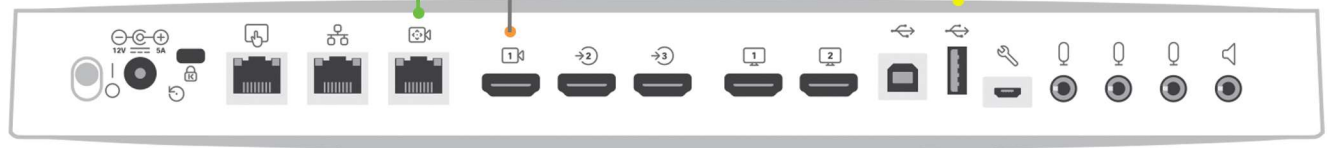

The **SCTLink™** cable must always be a single, point-to-point CAT cable with no couplers or interconnections.

RCC-H001-1.0M
HDMI to HDMI
Video Cable

RCC-M013-1.0M
3 Pin Phoenix
to USB-A Cable

SCTLink™ Cable Specs

Integrator-Supplied CAT5e/CAT6 STP/UTP Cable
T568A or T568B (10m-100m min/max Length)

RCC-H016-1.0M
RJ45 to RJ45
UTP Control Cable

Cisco SX80, Codec Plus, Codec Pro, Codec EQ, Room Bar & Room Bar Pro