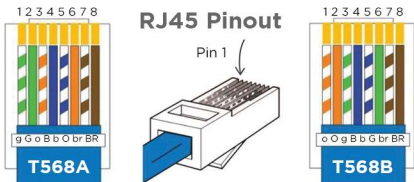

Cisco Precision 60

RCC-C001-0.3M
HDMI to HDMI
Video Cable

RCC-C002-0.3M
RJ45 to RJ45
UTP Control Cable

PPC-003-0.3M
DC Power Cable

RC5+CE™

RC5+HE™

WPS-48 48VDC
100-240V 47-63Hz
Power Supply

SCTLink™ Cable
Power, Control & Video

The **SCTLink™** cable must always be a single, point-to-point CAT cable with no couplers or interconnections.

RCC-H001-1.0M
HDMI to HDMI
Video Cable

RCC-M013-1.0M
3 Pin Phoenix
to USB-A Cable

SCTLink™ Cable Specs

Integrator-Supplied CAT5e/CAT6 STP/UTP Cable
T568A or T568B (10m-100m min/max Length)

RCC-H016-1.0M
RJ45 to RJ45
UTP Control Cable

Cisco SX80, Codec Plus, Codec Pro, Codec EQ, Room Bar & Room Bar Pro