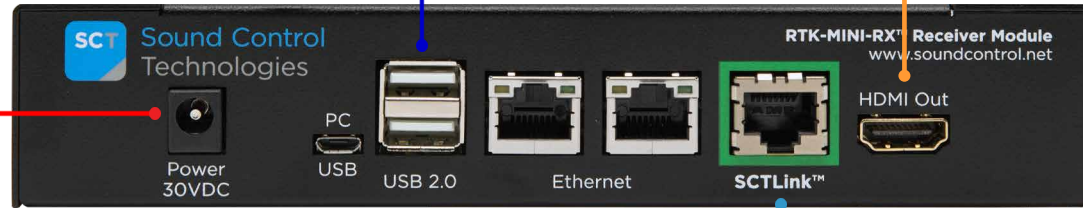

Poly Studio X30 [Shown], Studio X50, & Studio X70

Note: Set the Conferencing Provider to Device Mode in Poly web configuration

RCC-M005-1.0M
USB-A (RTK-MINI-RX™) to USB-C

RCC-H001-1.0M
HDMI Cable

TV/Monitor

RTK-MINI-RX™ Receiver Module

SCTLink™ Cable

Ethernet/POE | HDMI | USB

The **SCTLink™** cable must always be a single, point-to-point CAT cable with no couplers or interconnections.

RTK-MINI-TX™ Transmitter Module