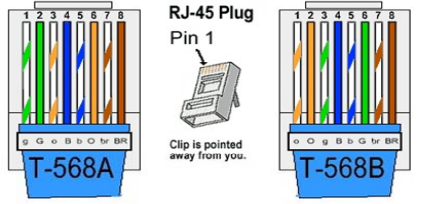

RemoteCam3X™ RC3X-PSX™

Cisco SX20

RC3-109
Unity to HDMI/9Pin
Cable

RC3X-HE

WPS-12 30VDC
100-240V 47-63Hz
Power Supply

Power/
Control

Video

RC3X-CE

Integrator supplied
Dual CAT5e or CAT6
UTP Cable
300' Maximum
EIA568A or B

RC3-009
HDMI/RJ45 to Unity
Cable

Cisco PrecisionHD 4xS2 & 2.5x

Available Accessories

RC4-PH1™

RC2-RK1 or RC2-RK2™

RCR-PH1™

RC2-RK3™