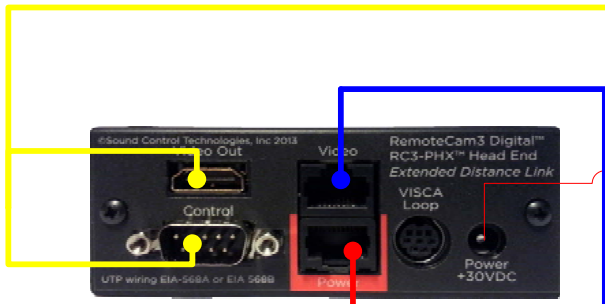

RemoteCam3X™ RC3X-PSX™

Cisco SX20

RC3-109
Unity to HDMI/9Pin
Cable

RC3X-HE

WPS-12 30VDC
100-240V 47-63Hz
Power Supply

Power/
Control

Video

RC3X-CE

Integrator supplied
Dual CAT5e or CAT6
UTP Cable
300' Maximum
EIA568A or B

RC3-009
HDMI/RJ45 to Unity
Cable

Cisco PrecisionHD 4xS2 & 2.5x

Available Accessories

RC4-PH1™

RC2-RK1 or RC2-RK2™

RCR-PH1™

RC2-RK3™