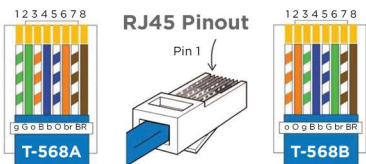

RM-3CP™ Table Module

Cisco Microphones

Supports up to [3] Cisco Mics:
Cisco Mic 20 & Cisco Table-J

*SCTLink™ Cable Specs

Integrator-Supplied CAT5e/CAT6 STP/UTP Cable
EIA568A or EIA568B (10m-100m min/max Length)

SCTLink™ Cable*
Ethernet/POE; Cisco Mic TRRS; HDMI;
Audio I/O & USB up to 100m CAT5e/CAT6
The **SCTLink™** cable must always be
a single, point-to-point CAT cable with
no couplers or interconnections.

RM-3CP™ Codec Module

RCC-C018-1.0M
TRRS to TRRS Cables

Cisco Codec Plus, Codec EQ, Room 55, Room 55 Dual,
Room 70 G1, Room 70 Dual G1 & Room Kit Plus, Room Bar, Room Bar Pro

Module Dimensions

RM-3CP-TX™: H: 0.88" (22mm) x W: 5.09" (129mm) x D: 3.63" (92mm)

RM_3CP-RX™: H: 0.88" (22mm) x W: 5.09" (129mm) x D: 3.63" (92mm)