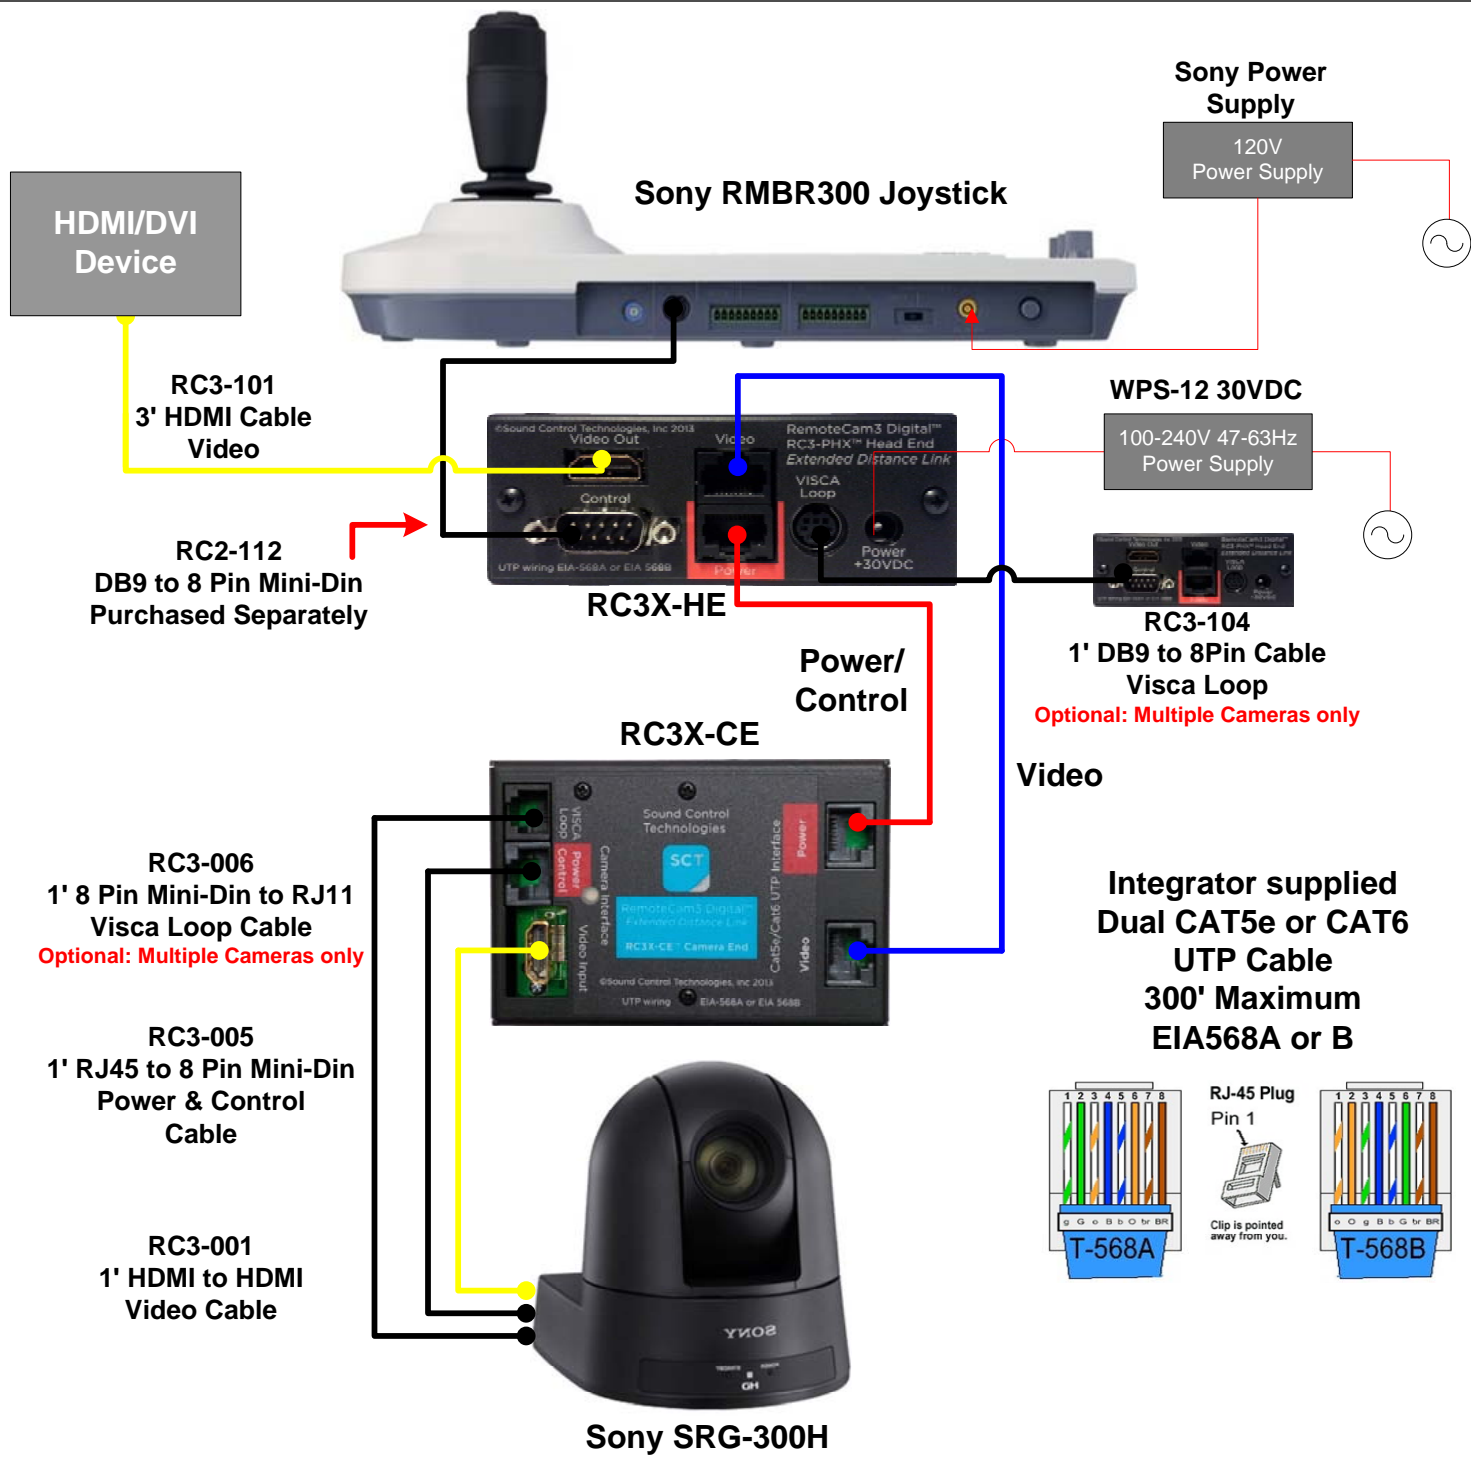

### RemoteCam3X™ RC3X-S30™

### Available Accessories

**RC3-SR1**  
Wall Mount  
Coming Soon!

**RC2-RK2™**

**RC2-RK1™**