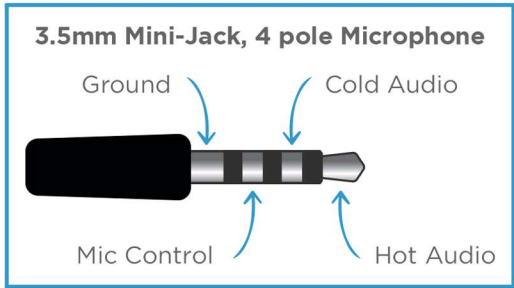

Cisco Codec Plus, Codec Eq, Room Kit, Room Bar, Room Bar Pro, Room 55, Room 55 Dual & SX20

Clock C303

CAT5e or CAT6 Cable
Distance per Clock Audio Specifications

Please visit soundcontrol.net for instructions.

Total Cable Length 23"/584.2mm