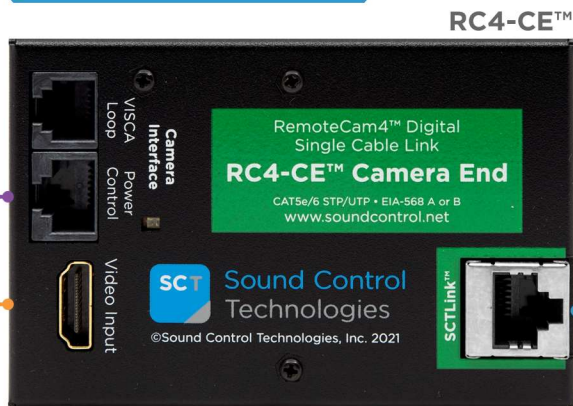

Shown: AVer TR323

Poly RPG300, RPG500, RPG700 & RPG7500

**RCC-C005-0.3M**

RJ45 Y Cable to 8-Pin Mini-Din & EIAJ-4 DC Power Plug

**RCC-H030-1.0M**

HDCI Y Cable to HDMI/9 Pin Cable (Supplied *only* with RC4-E4P™ Kit)

**RCC-M001-1.0M**

DB9 to DB9 RS232

**RCC-H001-1.0M**

HDMI to HDMI Cable

**RCC-C001-0.3M**

HDMI to HDMI Cable

### Dipswitch Positions

Please refer to RC-SDA Gen3™ FAQ

Laptop

HDMI to USB Converter

**WPS-12 30VDC**

100-240V 47-63Hz Power Supply

**WPS-12 30VDC**

100-240V 47-63Hz Power Supply

**RCC-M002-1.0M**

3-Pin Phoenix to DB9-F

**SCTLink™ Cable**

Power, Control, Audio & Video  
The **SCTLink™** cable must always be a single, point-to-point CAT cable with no couplers or interconnections.