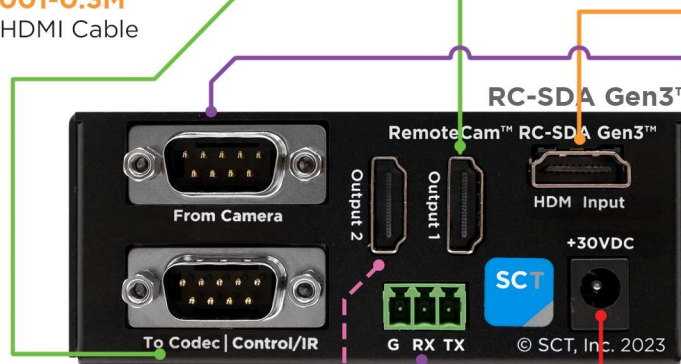

Shown: AVer TR323

Poly RPG300, RPG500, RPG700 & RPG7500

**RCC-C005-0.3M**

RJ45 Y Cable to 8-Pin Mini-Din & EIAJ-4 DC Power Plug

**RCC-H030-1.0M**

HDCI Y Cable to HDMI/9 Pin Cable (Supplied *only* with RC4-E4P™ Kit)

**RCC-M001-1.0M**

DB9 to DB9 RS232

**RCC-H001-1.0M**

HDMI to HDMI Cable

**RCC-C001-0.3M**

HDMI to HDMI Cable

**RCC-M002-1.0M**

3-Pin Phoenix to DB9-F

**SCTLink™ Cable**

Power, Control, Audio & Video  
The **SCTLink™** cable must always be a single, point-to-point CAT cable with no couplers or interconnections.

### Module Dimensions

**RC4-CE™:** H: 0.93" (23mm) x W: 2.5" (63mm) x D: 3.741" (95mm)

**RC4-HE™/RC-SDA™:** H: 1.504" (38mm) x W: 3.813" (96mm) x D: 3.617" (91mm)