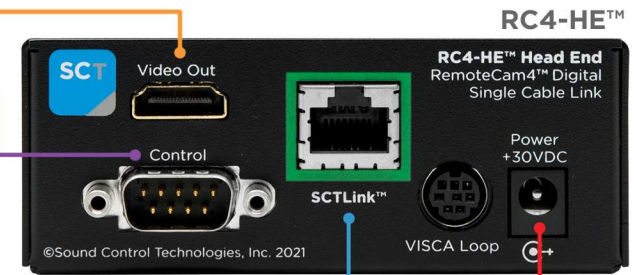

Shown: AVer TR323

Poly RPG300, RPG500, RPG700 & RPG7500

**RCC-C005-0.3M**

RJ45 Y Cable to 8-Pin Mini-Din & EIAJ-4 DC Power Plug

**RCC-H030-1.0M**

HDCI Y Cable to HDMI/9 Pin Cable (Supplied *only* with RC4-E4P™ Kit)

**RCC-M001-1.0M**

DB9 to DB9 RS232

**RCC-H001-1.0M**

HDMI to HDMI Cable

**RCC-C001-0.3M**

HDMI to HDMI Cable

### Dipswitch Positions

Please refer to RC-SDA Gen3™ FAQ

Laptop

HDMI to USB Converter

**WPS-12 30VDC**

100-240V 47-63Hz Power Supply

**WPS-12 30VDC**

100-240V 47-63Hz Power Supply

**RCC-M002-1.0M**

3-Pin Phoenix to DB9-F

**SCTLink™ Cable**

Power, Control, Audio & Video  
The **SCTLink™** cable must always be a single, point-to-point CAT cable with no couplers or interconnections.