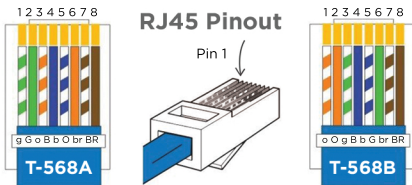

RTK-Transmitter™ Table Module

Cisco Microphone
Supports Cisco Table-J

RCC-M006-1.0M
USB-B Micro to USB-A
**Purchased Separately*

SCTLink™ Cable*

Ethernet/POE; Cisco Mic TRRS; HDMI; Audio I/O & USB up to 100m CAT5e/CAT6
The **SCTLink™** cable must always be a single, point-to-point CAT cable with no couplers or interconnections.

Cisco Navigator
Ethernet/POE
Cisco Provided

Can be used on Tx or Rx.

WPS-12 30VDC
100-240V 47-63Hz

RTK-Receiver™ Codec Module

RCC-H001-1.0M
HDMI Cable

RCC-H016-1.0M
UTP Cable

RCC-M005-0.3M
USB-A to USB-C
**Purchased Separately*

RCC-C018-1.0M
TRRS to TRRS Cable

***SCTLink™ Cable Specs**
Integrator-Supplied CAT5e/CAT6 STP/UTP Cable
EIA568A or EIA568B (10m-100m min/max Length)

Cisco Webex Room Bar

Module Dimensions

RTK-TX™: H: 1.39" (35mm) x W: 10.22" (259mm) x D: 4.51" (114mm)

RTK-RX™: H: 1.39" (35mm) x W: 10.22" (259mm) x D: 4.51" (114mm)