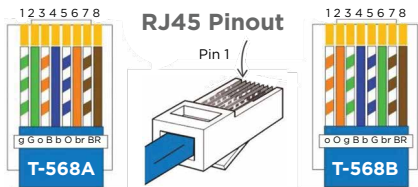

RTK-X57 Transmitter™ Module

Poly Expansion Mic
Poly Provided Cable

RCC-M006-2.0M
USB-A to USB-B Micro

RCC-H001-1.0M
HDMI Cable

RCC-M015-2.0M
USB-C to USB-C

SCTLink™ Cable*
Ethernet; HDMI; Audio I/O & USB
up to 100m CAT5e/CAT6
The **SCTLink™** cable must always be a single, point-to-point CAT cable with no couplers or interconnections.

Can be used on Tx or Rx.

WPS-12 30VDC
100-240V 47-63Hz
Power Supply

RTK-X57 Receiver™ Module

***SCTLink™ Cable Specs**
Integrator-Supplied CAT5e/CAT6 STP/UTP Cable
EIA568A or EIA568B (10m-100m min/max Length)

Integrator Supplied
HDMI Cable

RCC-M005-1.0M
USB-A to USB-C

RCC-M010-1.0M
Microphone Cable

PPC-015-1.0M
Power Cable

TV/Monitor

Poly V52 (shown), V72, and Studio USB Video Bar