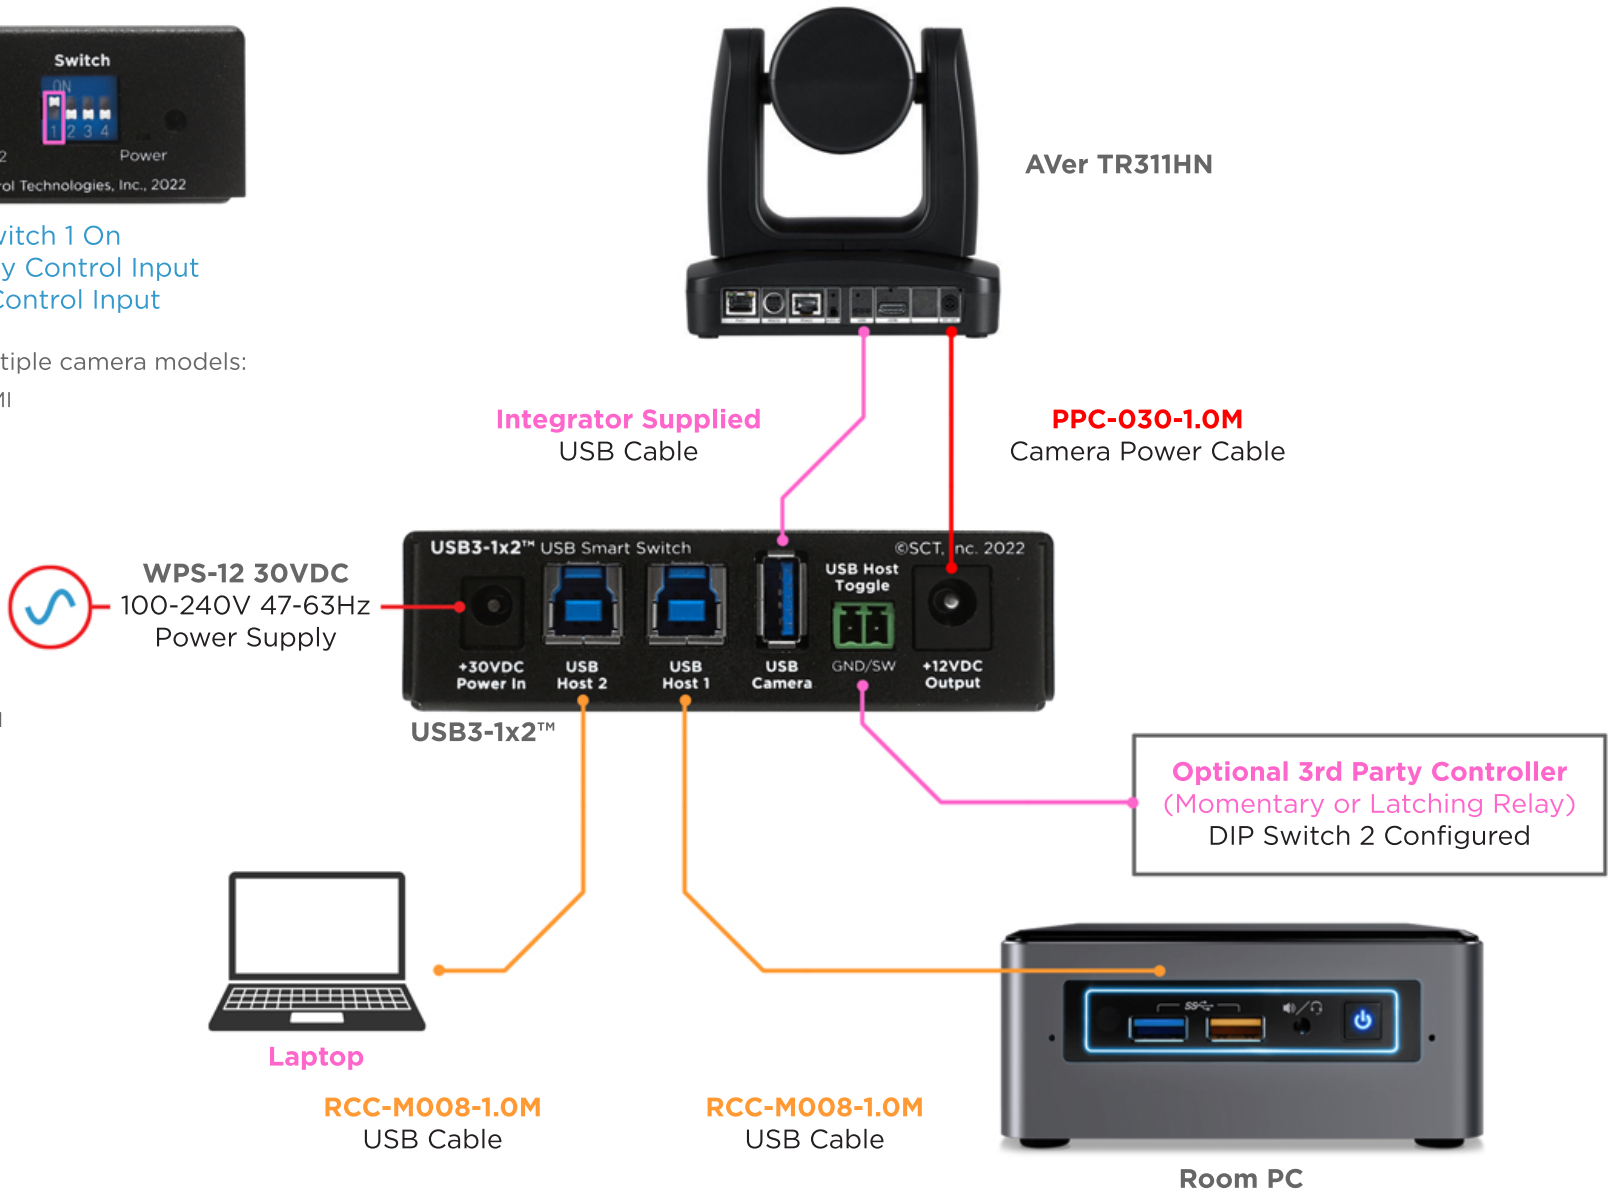

For **USB3-1x2-030™**:
 DIP Switch 1 On
 DIP Switch 2 Off: Momentary Control Input
 DIP Switch 2 On: Latching Control Input

The **USB3-1x2-030™** supports multiple camera models:

- Atlona HDVS CAM / HDVS CAM HDMI
- AVer CAM340+
- AVer CAM520 & AVer CAM530
- AVer PTC300
- AVer TR311HN
- AVer TR313/AVer TR313V2
- AVer TR331
- AVer PTZ310/AVer PTZ330
- ClearOne Unite 150 & Unite 200
- Huddlecam HC10X GY/WH G3
- Huddlecam HC20X & HC30X GY/WH
- Lumens VC B30U
- Lumens VC TR1
- Marshall CV610 UB
- Minrray UV401A
- Minrray UV510A U2
- Minrray UV570
- Minrray UV540 05/10 U2
- Minrray UV950A
- PTZOptics 12X USB & 20X USB
- Sony SRG 120DU
- VDO360 Saber20X NDI
- VDO360 CompassX
- VHD V60UL/V61UL/V63UL
- VHD V60CL/V61CL/V63CL
- VHD V71U2
- VHD V20C
- VHD VX110
- VHD VX710N
- VHD VX701L
- VHD VX120
- VHD M1000

Module Dimensions

USB3-1x2™: H: 1.07" (27mm) x W: 3.81" (96mm) x D: 3.58" (90mm)